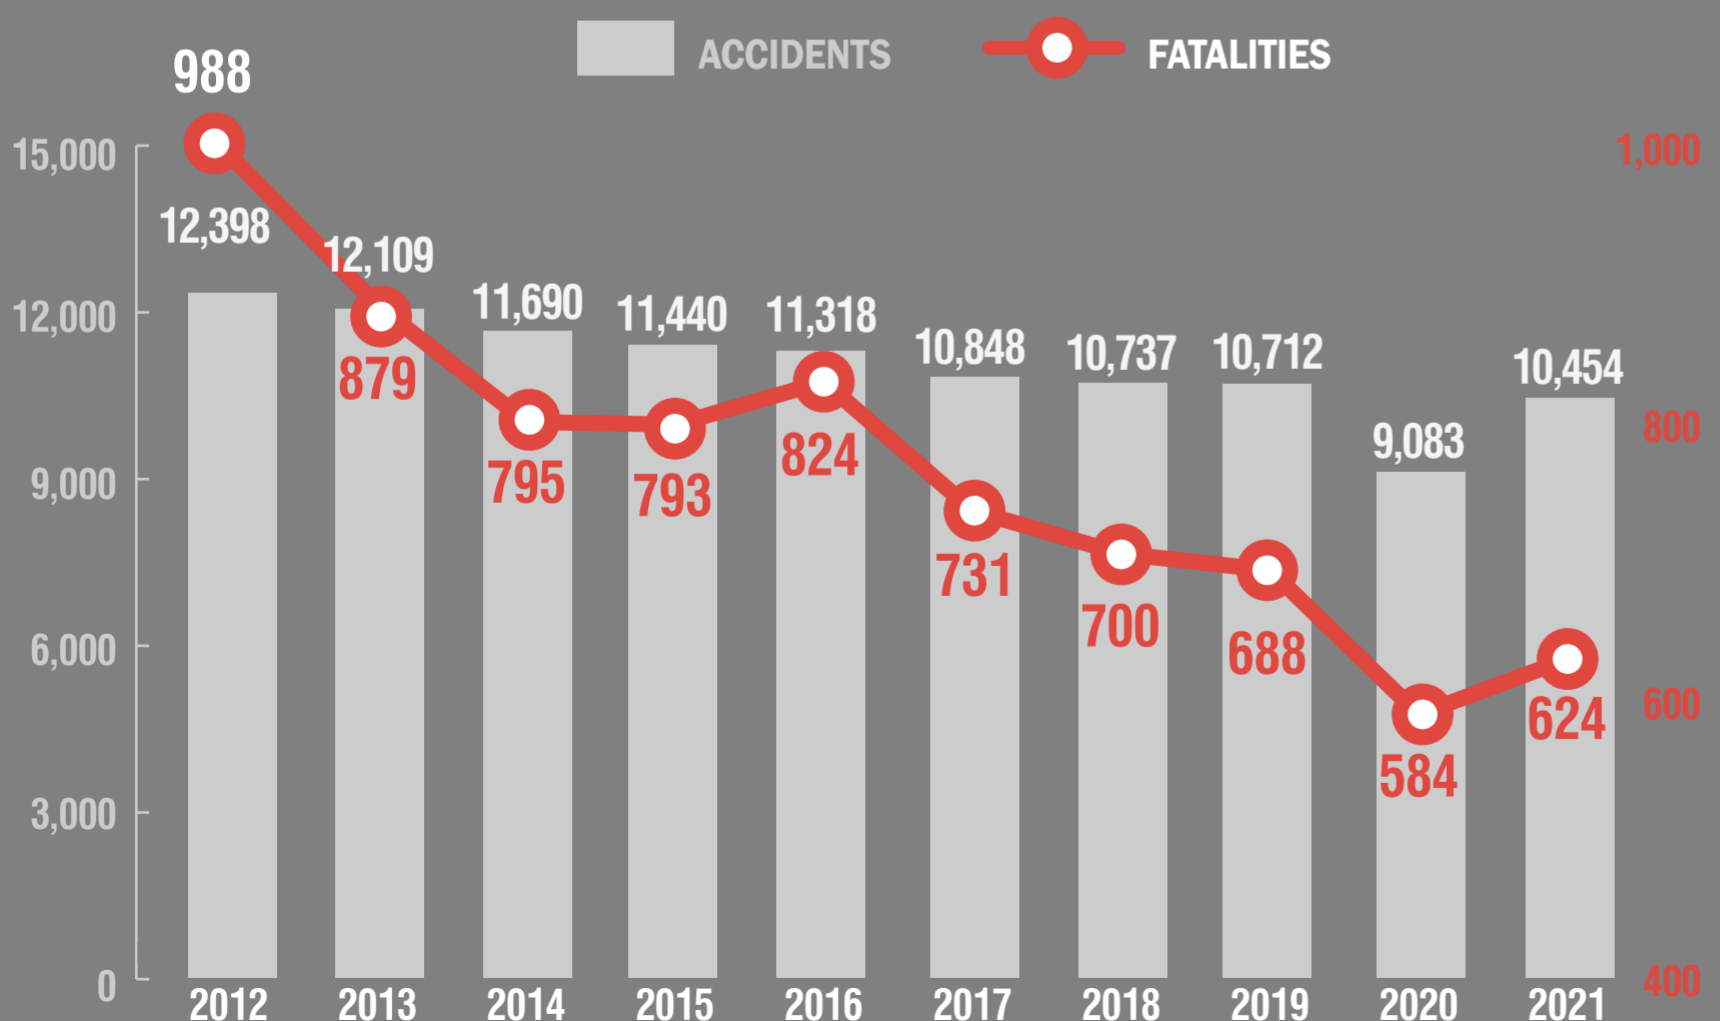

ROAD ACCIDENTS, 2021

10,454
ACCIDENTS **+15.1%**
2021/2020

12,356
INJURIES **+14.2%**
2021/2020

95.0%
SLIGHT

5.0%
SERIOUS

624
FATALITIES **+6.8%**
2021/2020

DAYS AND MONTHS WITH THE HIGHEST FREQUENCY OF INCIDENTS