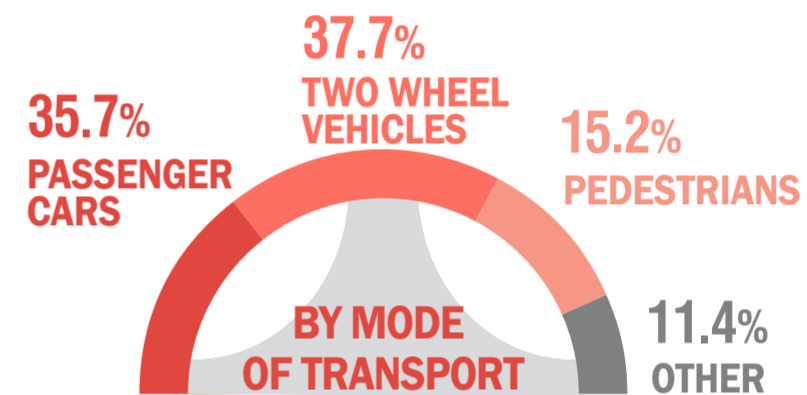

ROAD ACCIDENTS, 2021

10,454
ACCIDENTS **+15.1%**
2021/2020

12,356
INJURIES **+14.2%**
2021/2020

95.0%
SLIGHT

5.0%
SERIOUS

624
FATALITIES **+6.8%**
2021/2020

DAYS AND MONTHS WITH THE HIGHEST FREQUENCY OF INCIDENTS