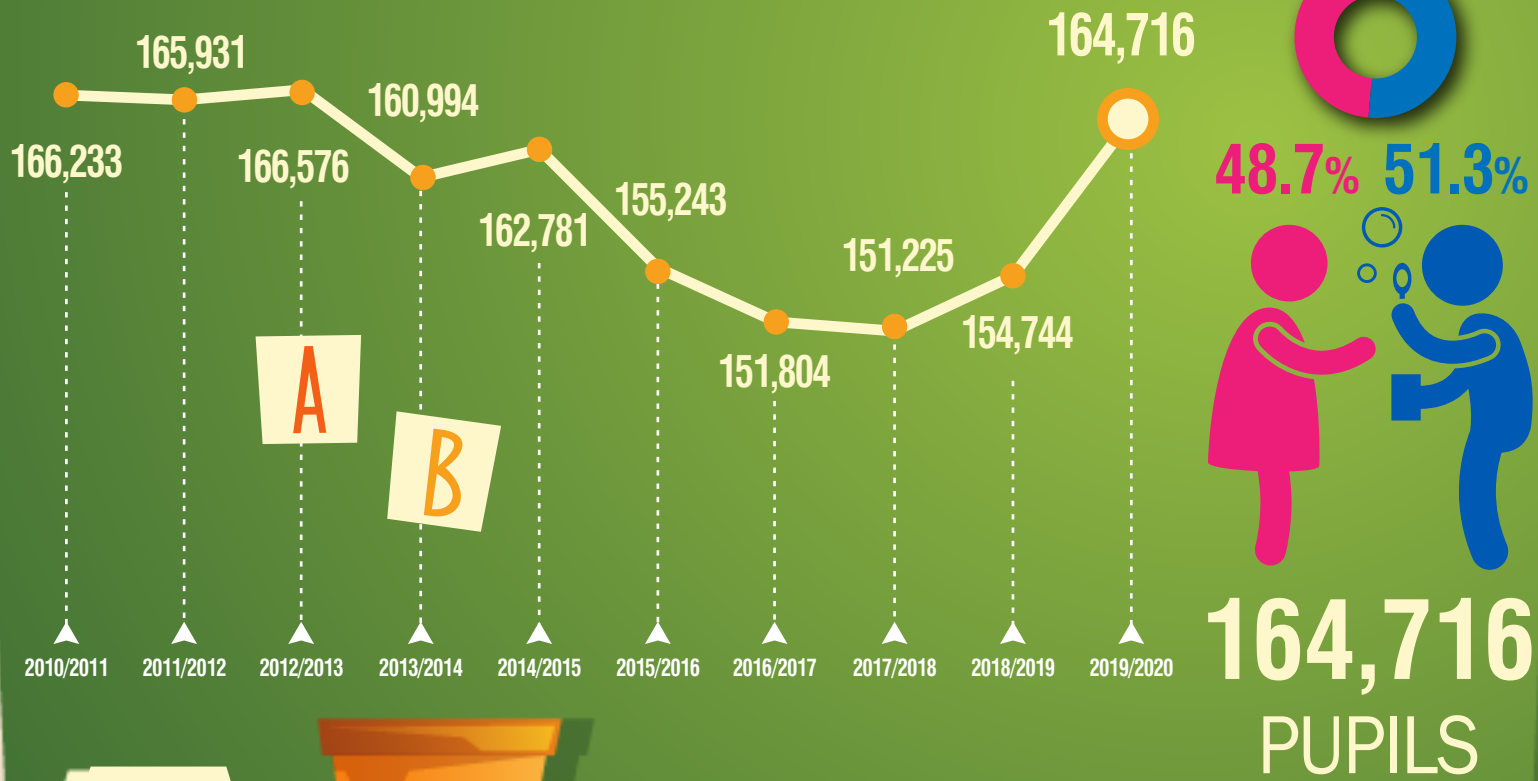

KINDERGARTENS, 2019/2020

PUPILS ENROLLED

2019/20 2018/19
-0.5%
4,937
PUBLIC

+3.2%
2019/20 2018/19
670
PRIVATE

1
TEACHER
↓
10.0
PUPILS

+8.2%
2019/20 2018/19
16,483
TEACHING STAFF