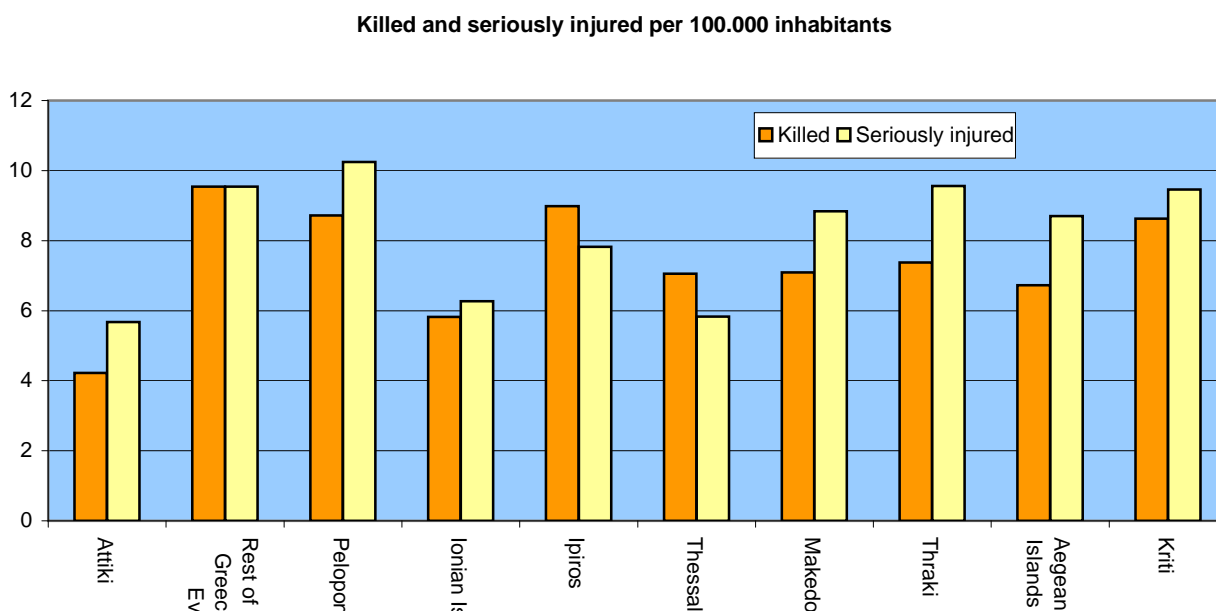

Persons injured in road traffic accidents by geographic region. January - June 2007*

Geographic region	Population Year 2006	Total ⁽¹⁾	Injured per 100.000 inhabitants	Killed	Killed per 100.000 inhabitants	Seriously injured	Seriously injured per 100.000 inhabitants
Greece, total	11.125.179	9.831	88	723	6	852	8
Attiki	4.001.911	4.612	115	169	4	227	6
Rest of Central Greece and Evia	775.837	812	105	74	10	74	10
Peloponnissos	1.112.653	900	81	97	9	114	10
Ionian Islands	223.149	137	61	13	6	14	6
Ipiros	345.100	155	45	31	9	27	8
Thessalia	737.144	329	45	52	7	43	6
Makedonia	2.454.877	2.058	84	174	7	217	9
Thraki	366.139	223	61	27	7	35	10
Aegean Islands	505.711	251	50	34	7	44	9
Kriti	602.658	354	59	52	9	57	9

(1) Slightly injured included

*Provisional data

Killed and seriously injured per 100.000 inhabitants