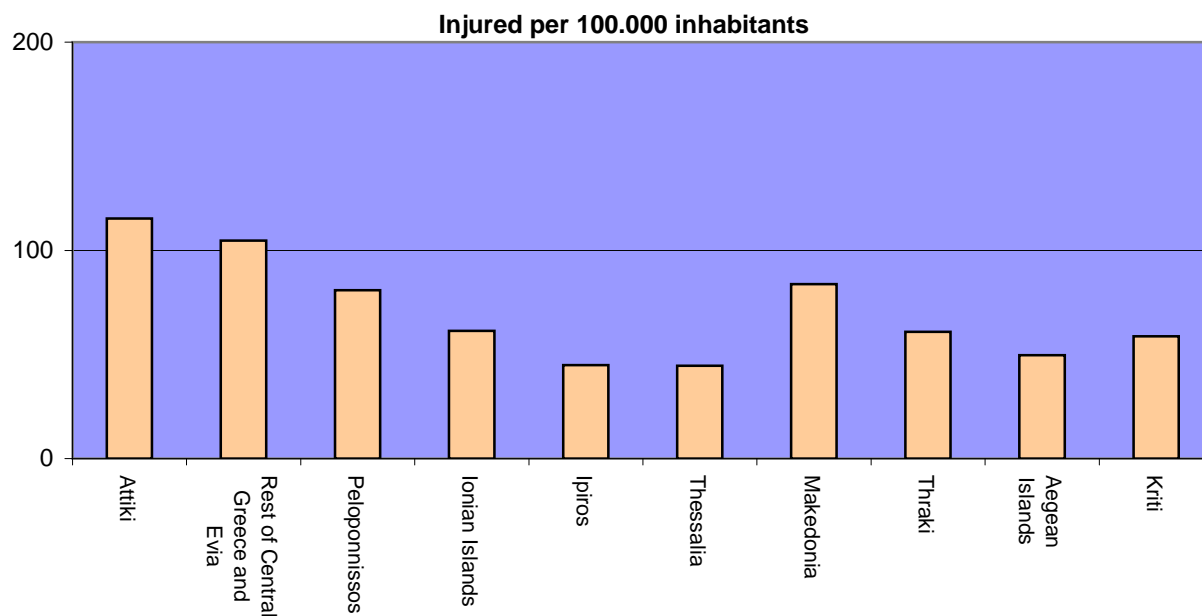

Persons injured in road traffic accidents by geographic region. January - June 2007*

Geographic region	Population Year 2006	Total ⁽¹⁾	Injured per 100.000 inhabitants	Killed	Killed per 100.000 inhabitants	Seriously injured	Seriously injured per 100.000 inhabitants
Greece, total	11.125.179	9.831	88	723	6	852	8
Attiki	4.001.911	4.612	115	169	4	227	6
Rest of Central Greece and Evia	775.837	812	105	74	10	74	10
Peloponnissos	1.112.653	900	81	97	9	114	10
Ionian Islands	223.149	137	61	13	6	14	6
Ipiros	345.100	155	45	31	9	27	8
Thessalia	737.144	329	45	52	7	43	6
Makedonia	2.454.877	2.058	84	174	7	217	9
Thraki	366.139	223	61	27	7	35	10
Aegean Islands	505.711	251	50	34	7	44	9
Kriti	602.658	354	59	52	9	57	9

(1) Slightly injured included

*Provisional data

Killed and seriously injured per 100.000 inhabitants