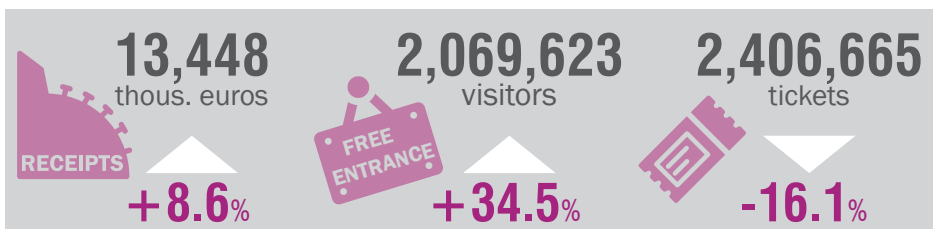

MUSEUMS AND ARCHAEOLOGICAL SITES ATTENDANCE 2016

Museums

4,476,288
VISITORS

+1.6%

9,564,673
VISITORS

-7.3%

Archaeological sites

Attendance (museums)

423,424

ANCIENT
OLYMPIA

421,070

THE ACROPOLIS
OF LINDOS

Attendance (archaeological sites)