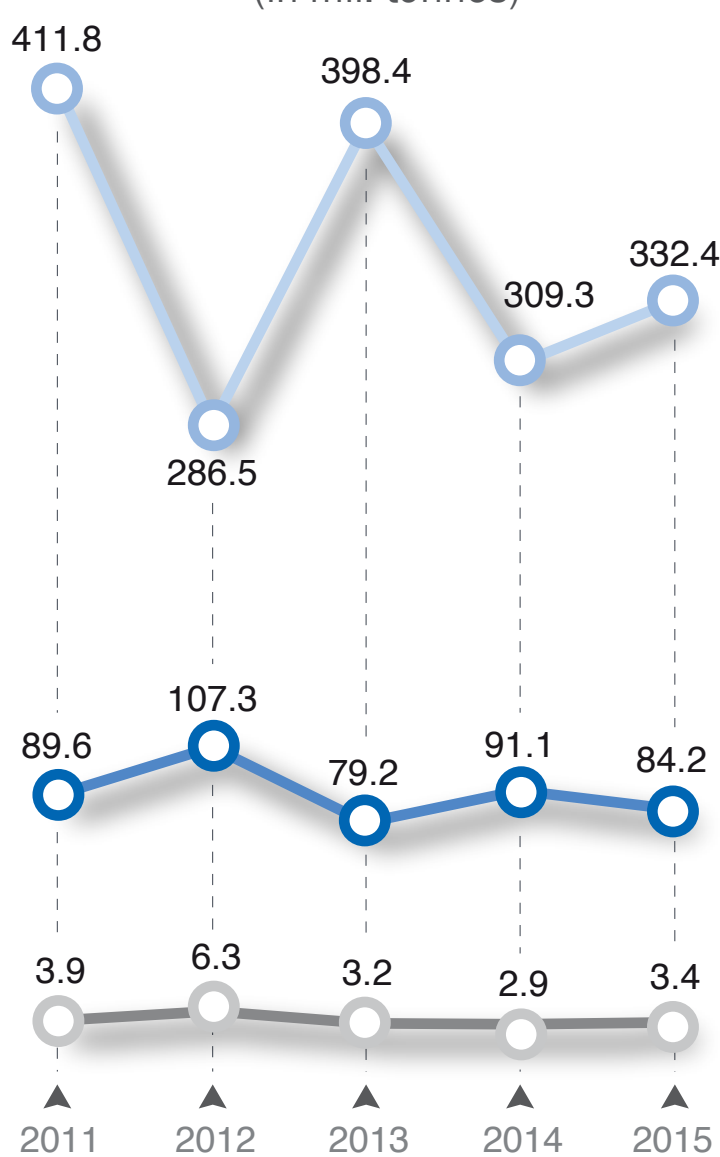

ROAD FREIGHT TRANSPORT

2015

number of road freight transport vehicles 2015/2014

weight of transported goods (in mil. tonnes)

tonne-kilometres (in mil. tonne-kilometres)

weight of transported goods by type of vehicle

weight of transported goods by type of cargo (type of packaging) (in thousand tonnes)

goods loaded on national road freight transport vehicles, by weight of goods and region of loading