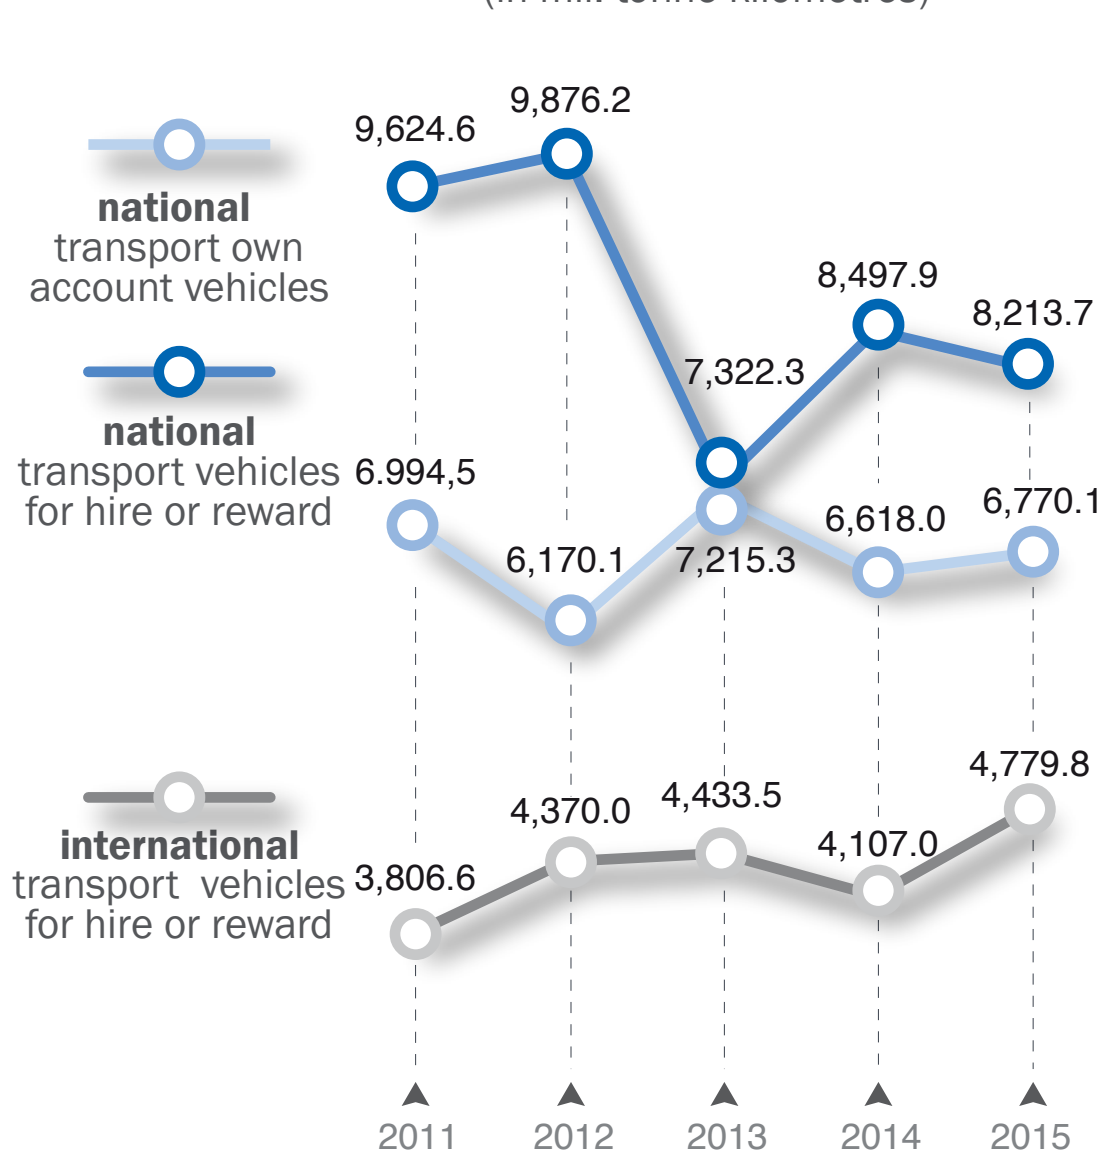

ROAD FREIGHT TRANSPORT

2015

number of road freight transport vehicles 2015/2014

weight of transported goods (in mil. tonnes)

tonne-kilometres (in mil. tonne-kilometres)

weight of transported goods by type of vehicle

weight of transported goods by type of cargo (type of packaging) (in thousand tonnes)

goods loaded on national road freight transport vehicles, by weight of goods and region of loading