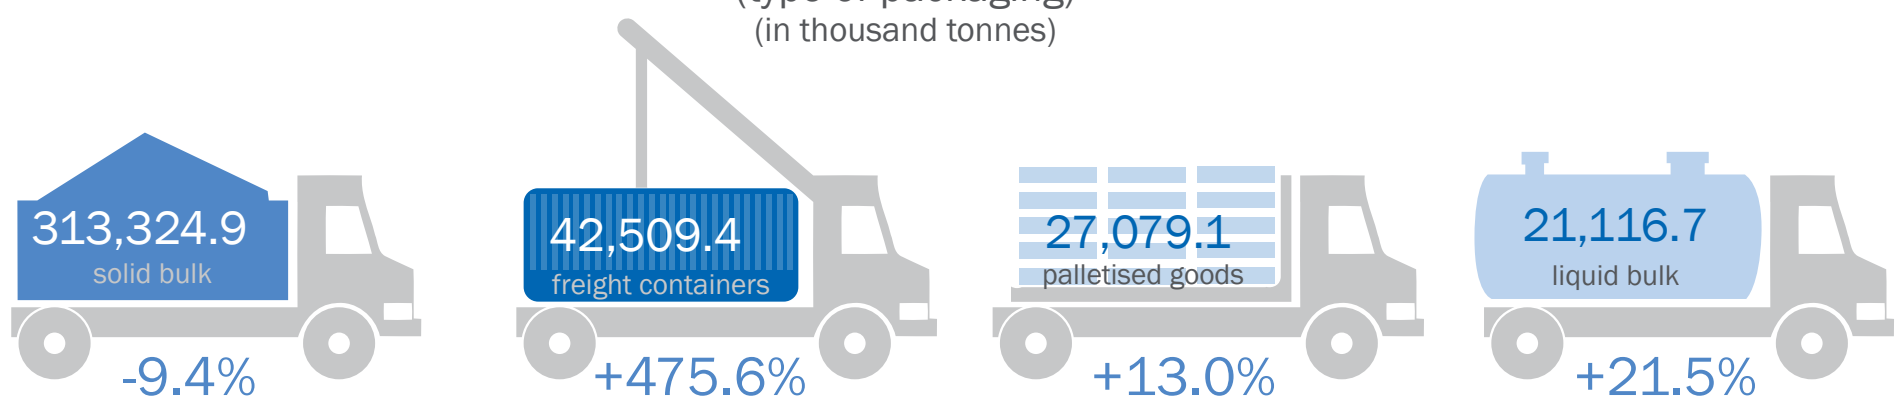

ROAD FREIGHT TRANSPORT

2015

number of road freight transport vehicles 2015/2014

weight of transported goods (in mil. tonnes)

tonne-kilometres (in mil. tonne-kilometres)

weight of transported goods by type of vehicle

weight of transported goods by type of cargo (type of packaging) (in thousand tonnes)

goods loaded on national road freight transport vehicles, by weight of goods and region of loading