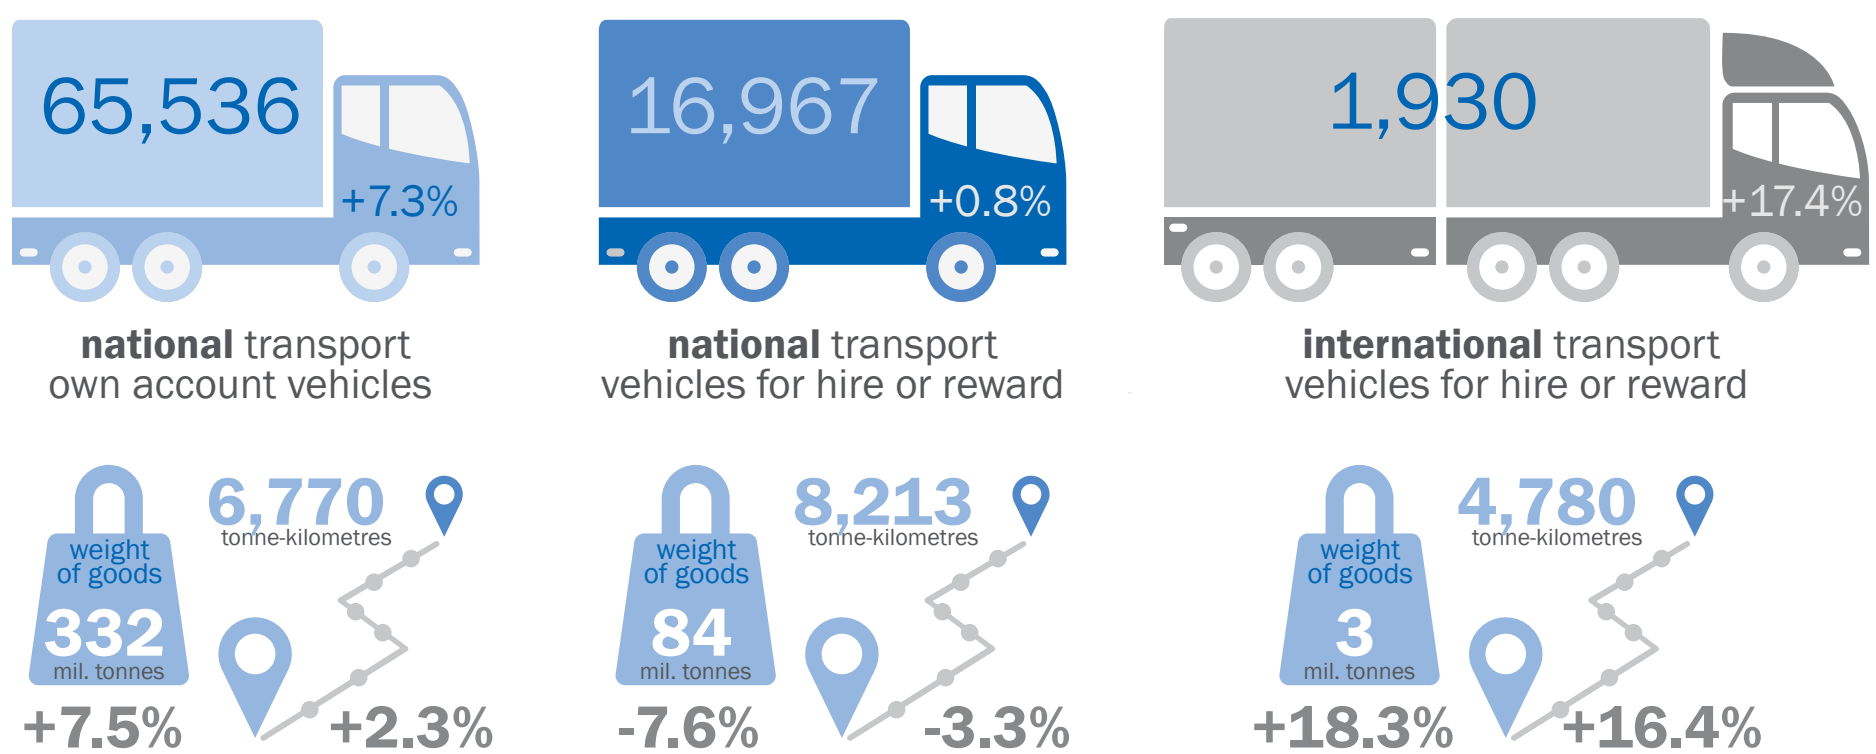

ROAD FREIGHT TRANSPORT

2015

number of road freight transport vehicles 2015/2014

weight of transported goods (in mil. tonnes)

tonne-kilometres (in mil. tonne-kilometres)

weight of transported goods by type of vehicle

weight of transported goods by type of cargo (type of packaging) (in thousand tonnes)

goods loaded on national road freight transport vehicles, by weight of goods and region of loading