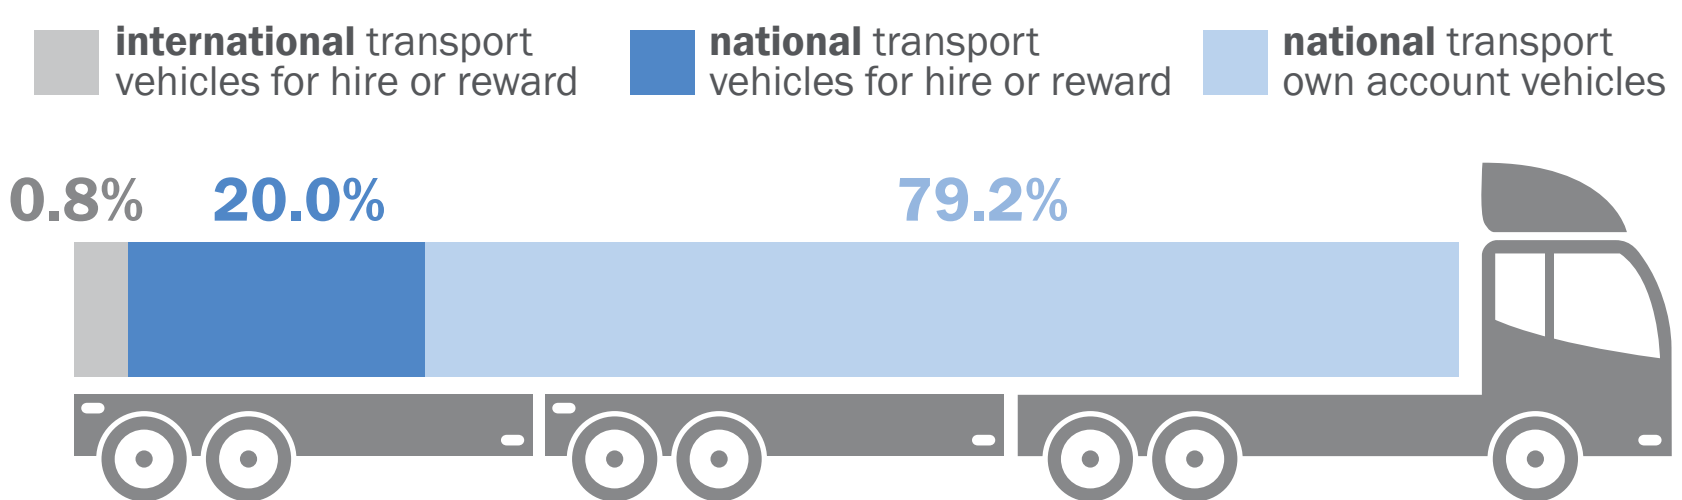

ROAD FREIGHT TRANSPORT

2015

number of road freight transport vehicles 2015/2014

weight of transported goods (in mil. tonnes)

tonne-kilometres (in mil. tonne-kilometres)

weight of transported goods by type of vehicle

weight of transported goods by type of cargo (type of packaging) (in thousand tonnes)

goods loaded on national road freight transport vehicles, by weight of goods and region of loading