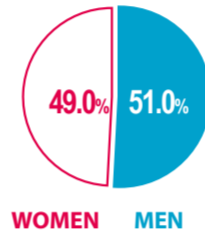

DATA ON VITAL STATISTICS, 2021

0.7%
2021/2020
85,346
BIRTHS

9.8%
2021/2020
143,919
DEATHS

29.5%
2021/2020
40,759
MARRIAGES

28.5%
2021/2020
11,550
REGISTERED PARTNERSHIPS