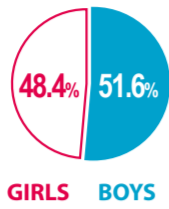

DATA ON VITAL STATISTICS, 2021

0.7%
2021/2020
85,346
BIRTHS

9.8%
2021/2020
143,919
DEATHS

29.5%
2021/2020
40,759
MARRIAGES

28.5%
2021/2020
11,550
REGISTERED PARTNERSHIPS