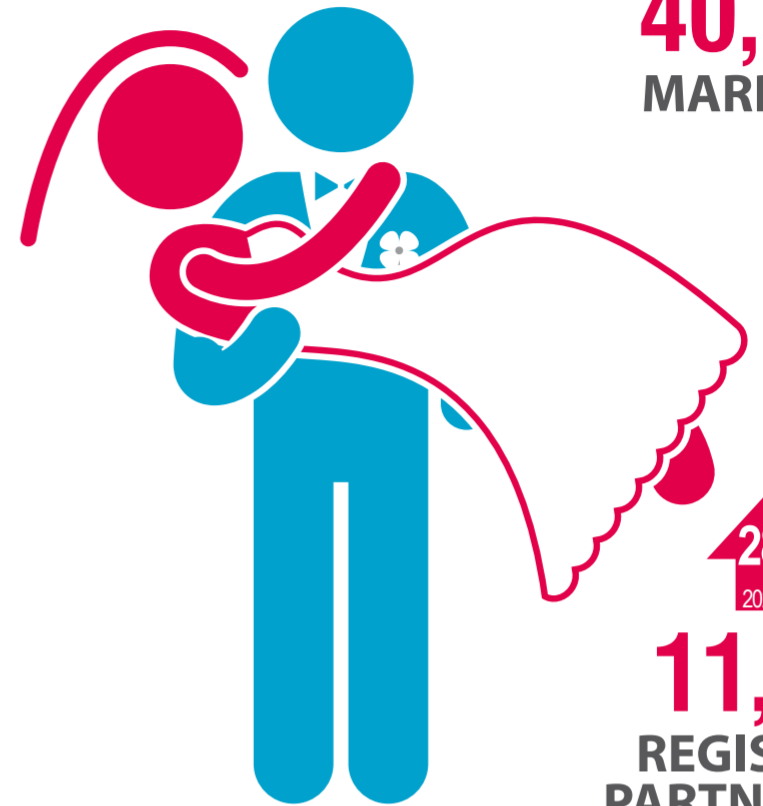

DATA ON VITAL STATISTICS, 2021

0.7%
2021/2020
85,346
BIRTHS

9.8%
2021/2020
143,919
DEATHS

29.5%
2021/2020
40,759
MARRIAGES

28.5%
2021/2020
11,550
REGISTERED PARTNERSHIPS