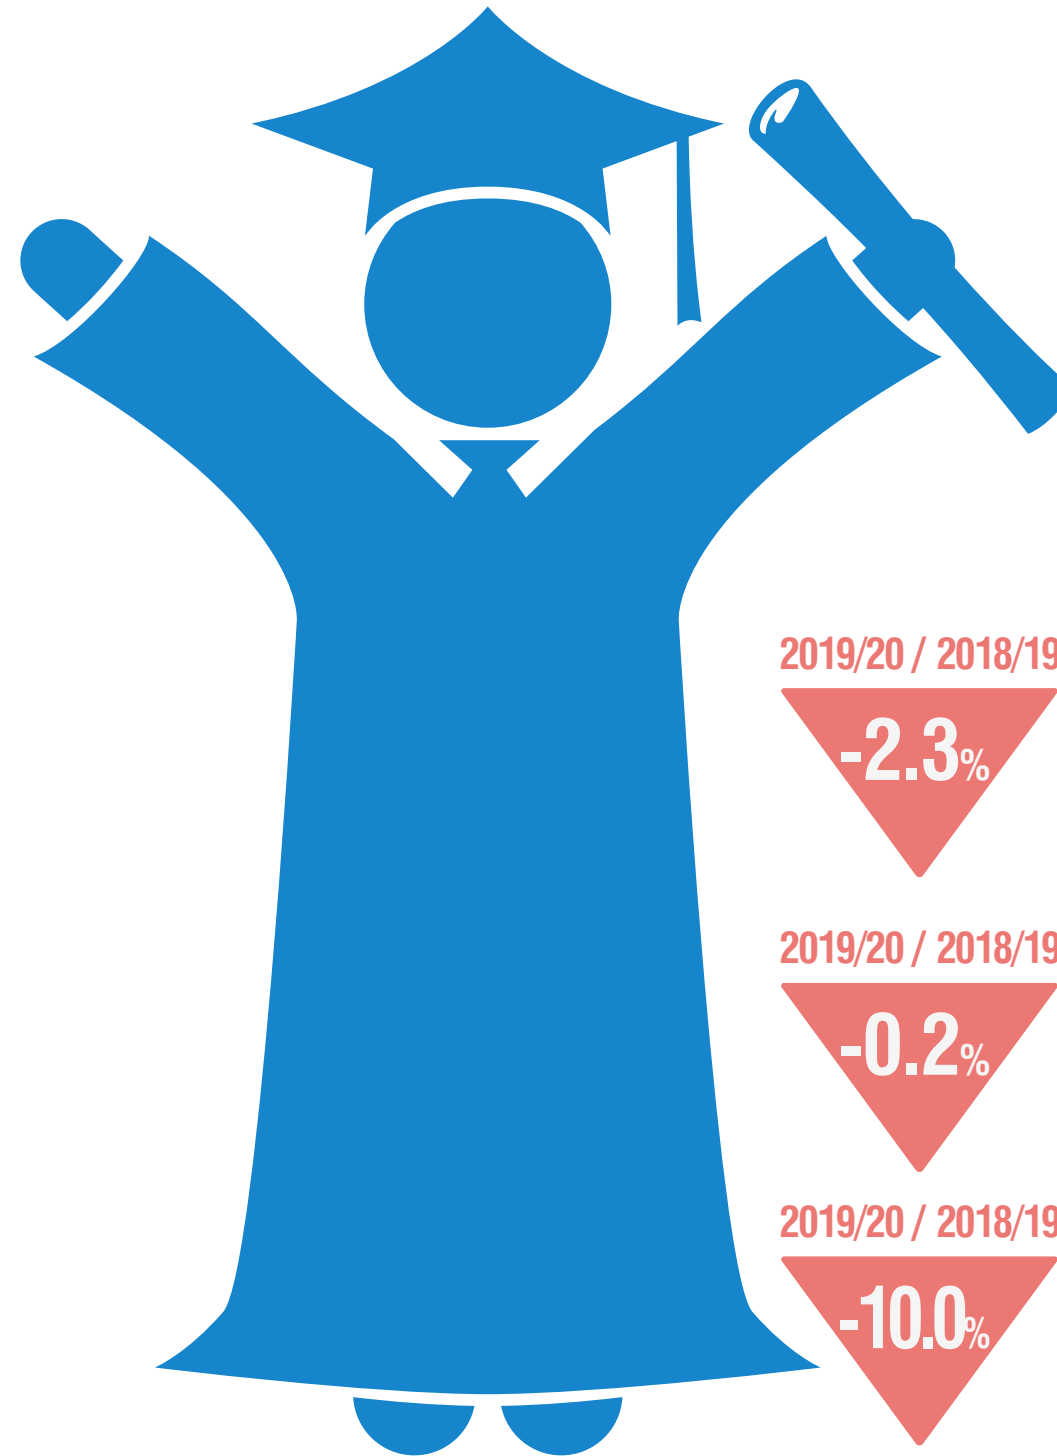

TERTIARY EDUCATION, 2019/2020

end of academic year
(UNIVERSITIES AND TECHNOLOGICAL INSTITUTIONS)

2018/2019 2019/2020 **ENROLLED UNDERGRADUATE STUDENTS**

UNIVERSITY EDUCATION

STUDENTS WHO GRADUATED

2019/20 / 2018/19

-2.3%

47,215

UNDERGRADUATE

2019/20 / 2018/19

-0.2%

20,577

POSTGRADUATE (MASTER)

2019/20 / 2018/19

-10.0%

1,597

DOCTORATE (PHD)

TEACHING STAFF

19,610

2019/20 / 2018/19

-1.2%

12,301

7,309

*In the academic year 2019/2020 enrolled students at TEI are those students that entered Tertiary Education in the academic year 2018/2019 or in the previous years. Those students continue their studies under the abolished TEI curriculum and will graduate from the Technological Education sector