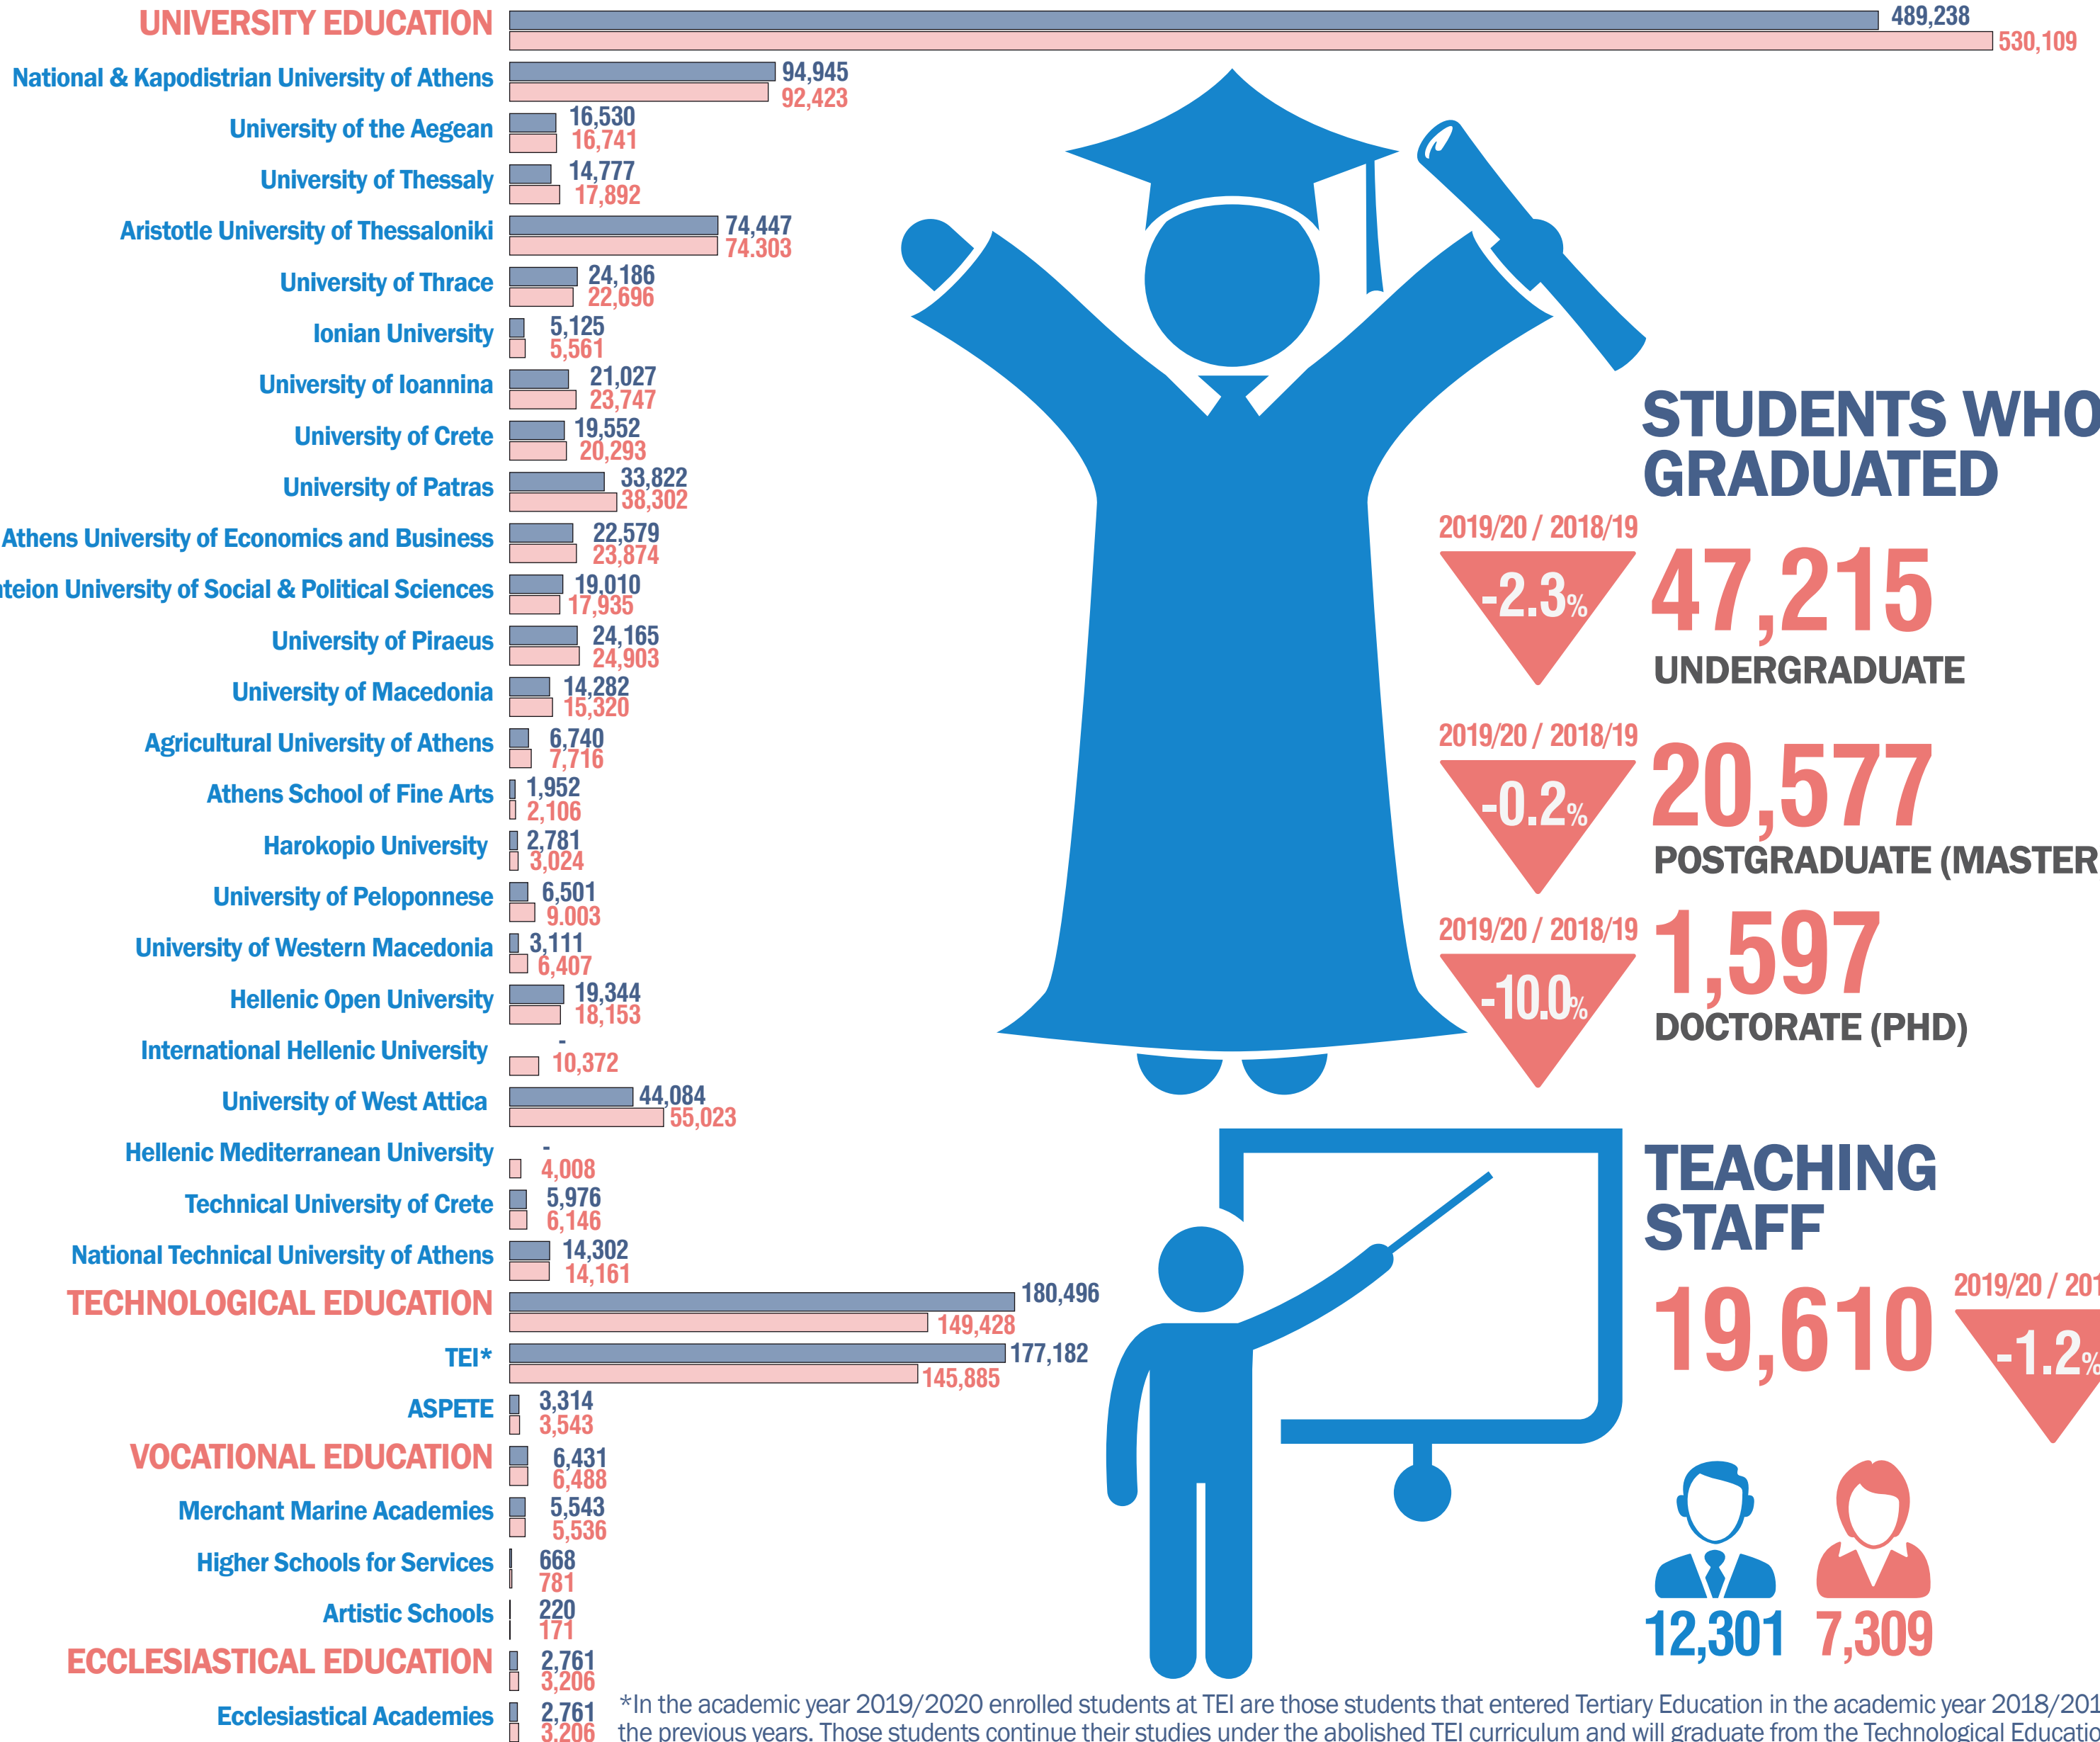

# TERTIARY EDUCATION, 2019/2020

end of academic year  
(UNIVERSITIES AND TECHNOLOGICAL INSTITUTIONS)

2018/2019 2019/2020 **ENROLLED UNDERGRADUATE STUDENTS**

## UNIVERSITY EDUCATION

POSTGRADUATE (MASTER)

2019/20 / 2018/19

-10.0%

**1,597**

DOCTORATE (PHD)