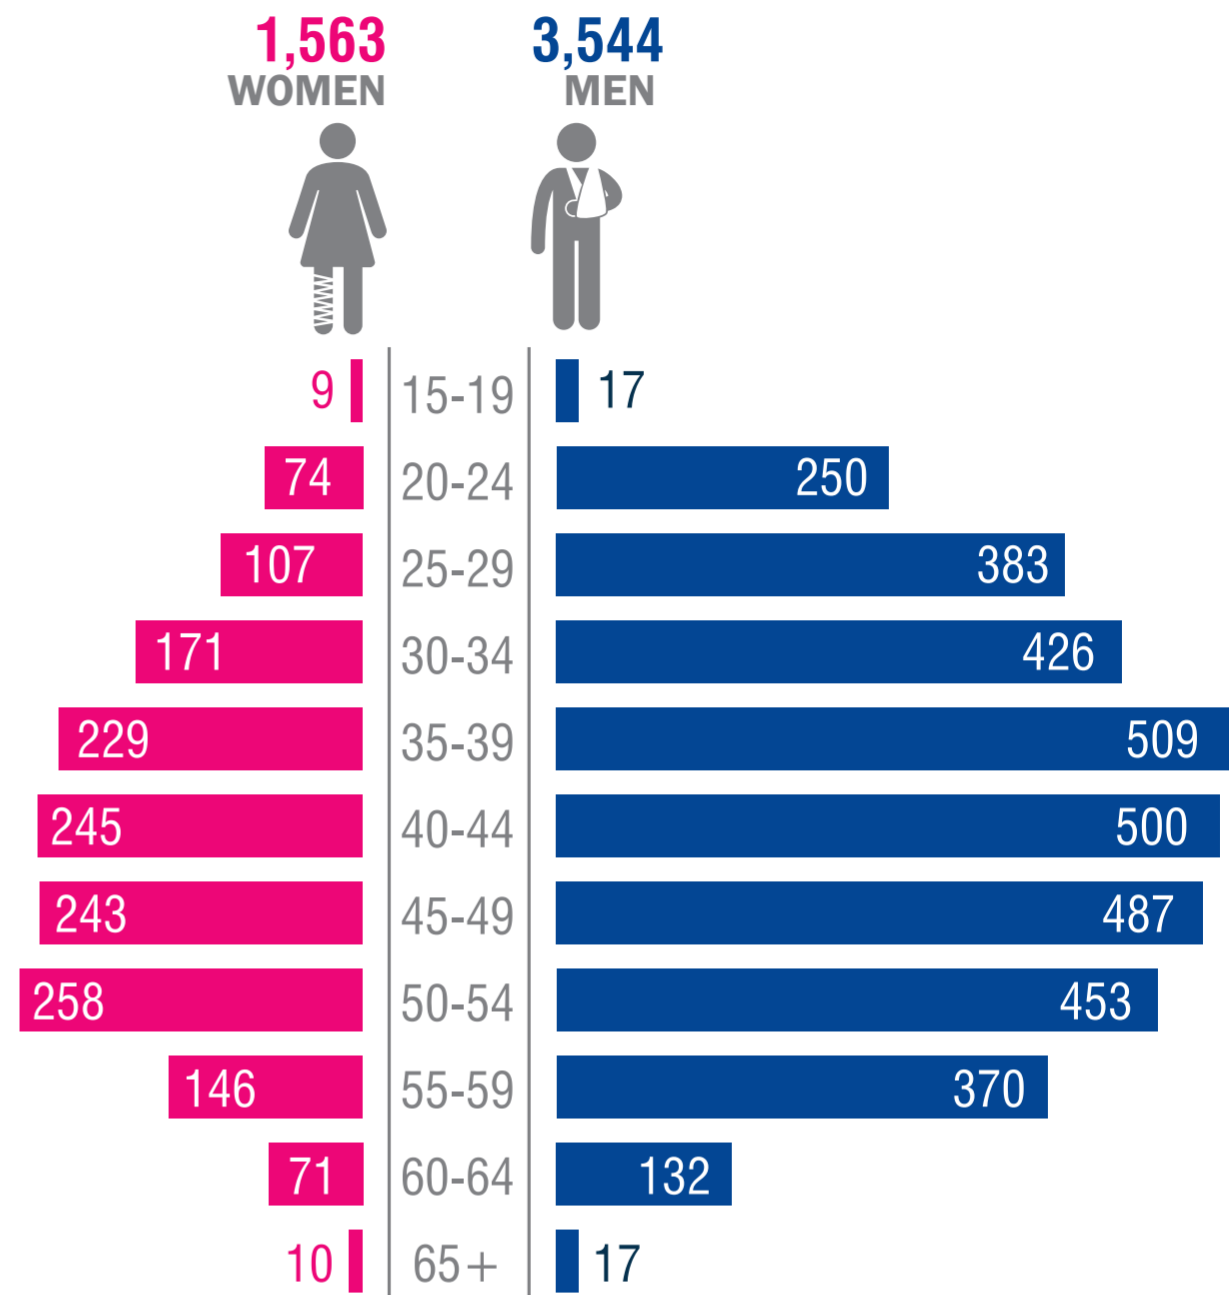

# ACCIDENTS AT WORK, 2019

**5,107**  
TOTAL

2019/2018

**-4.3%**

## ACCIDENTS BY GENDER AND AGE

**51**  
FATAL

2019/2018

**+10.9%**

## THE MOST DANGEROUS OCCUPATIONS