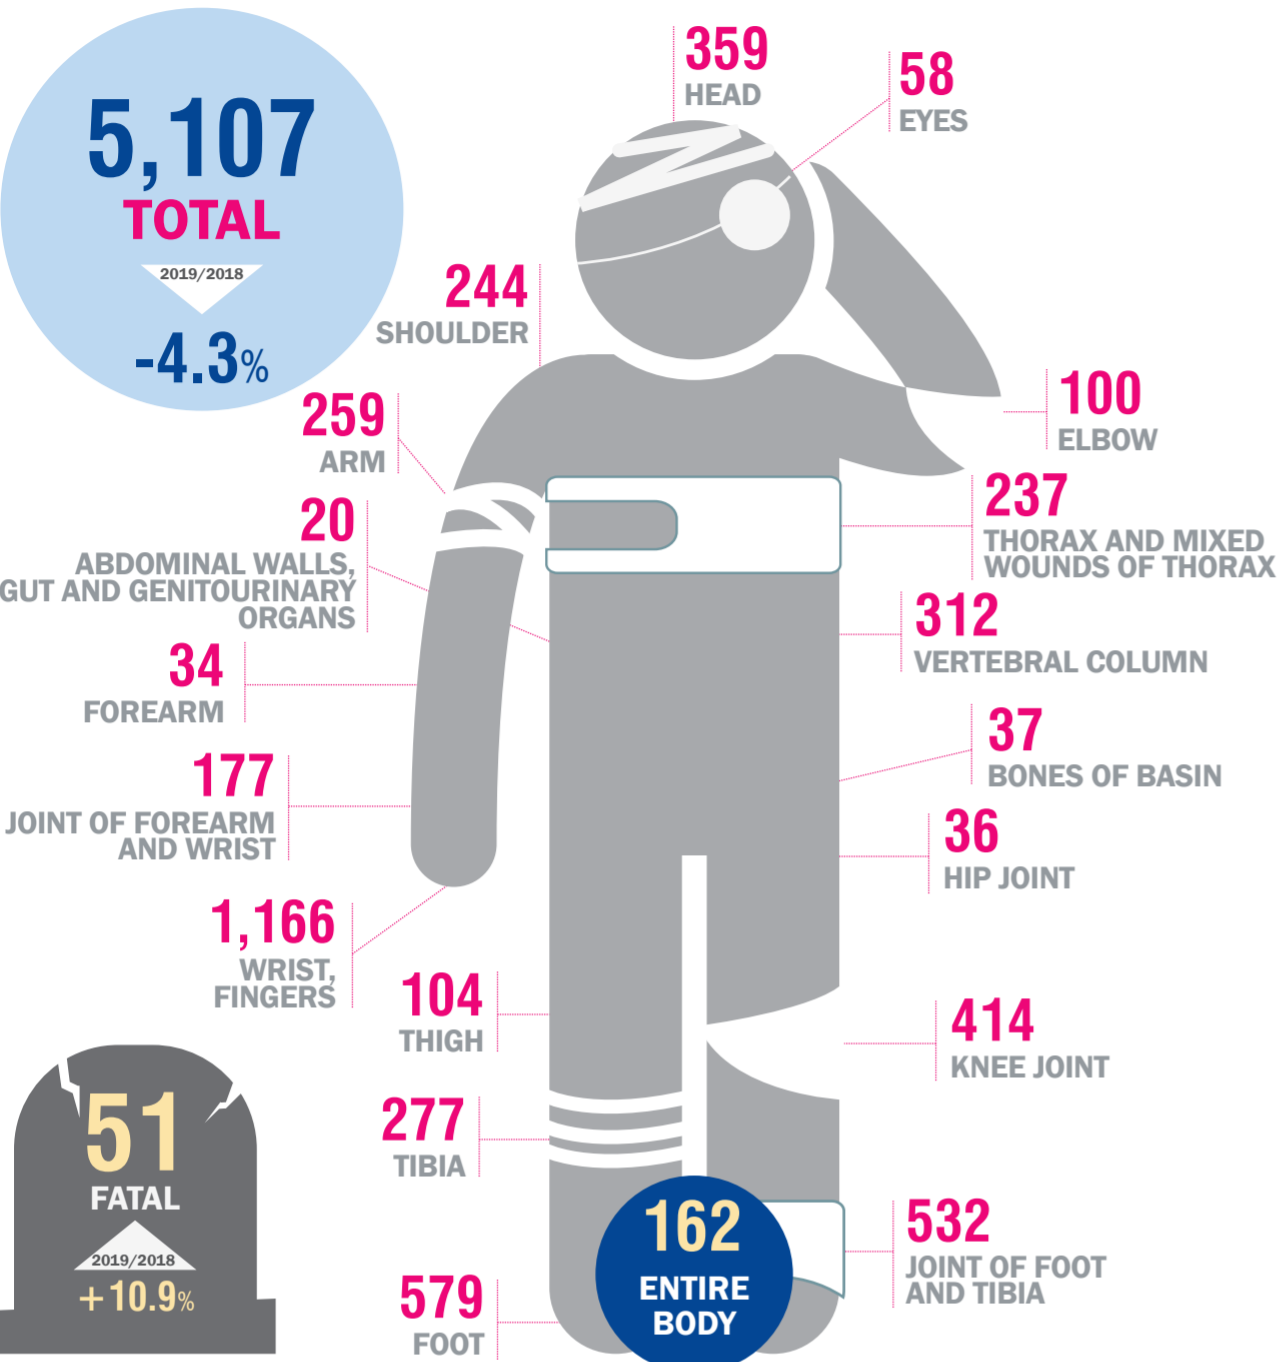

# ACCIDENTS AT WORK, 2019

**5,107**  
TOTAL

2019/2018

**-4.3%**

## ACCIDENTS BY GENDER AND AGE

**51**  
FATAL

2019/2018

**+10.9%**

## THE MOST DANGEROUS OCCUPATIONS

## ACCIDENTS BY CONTACT - MODE OF INJURY