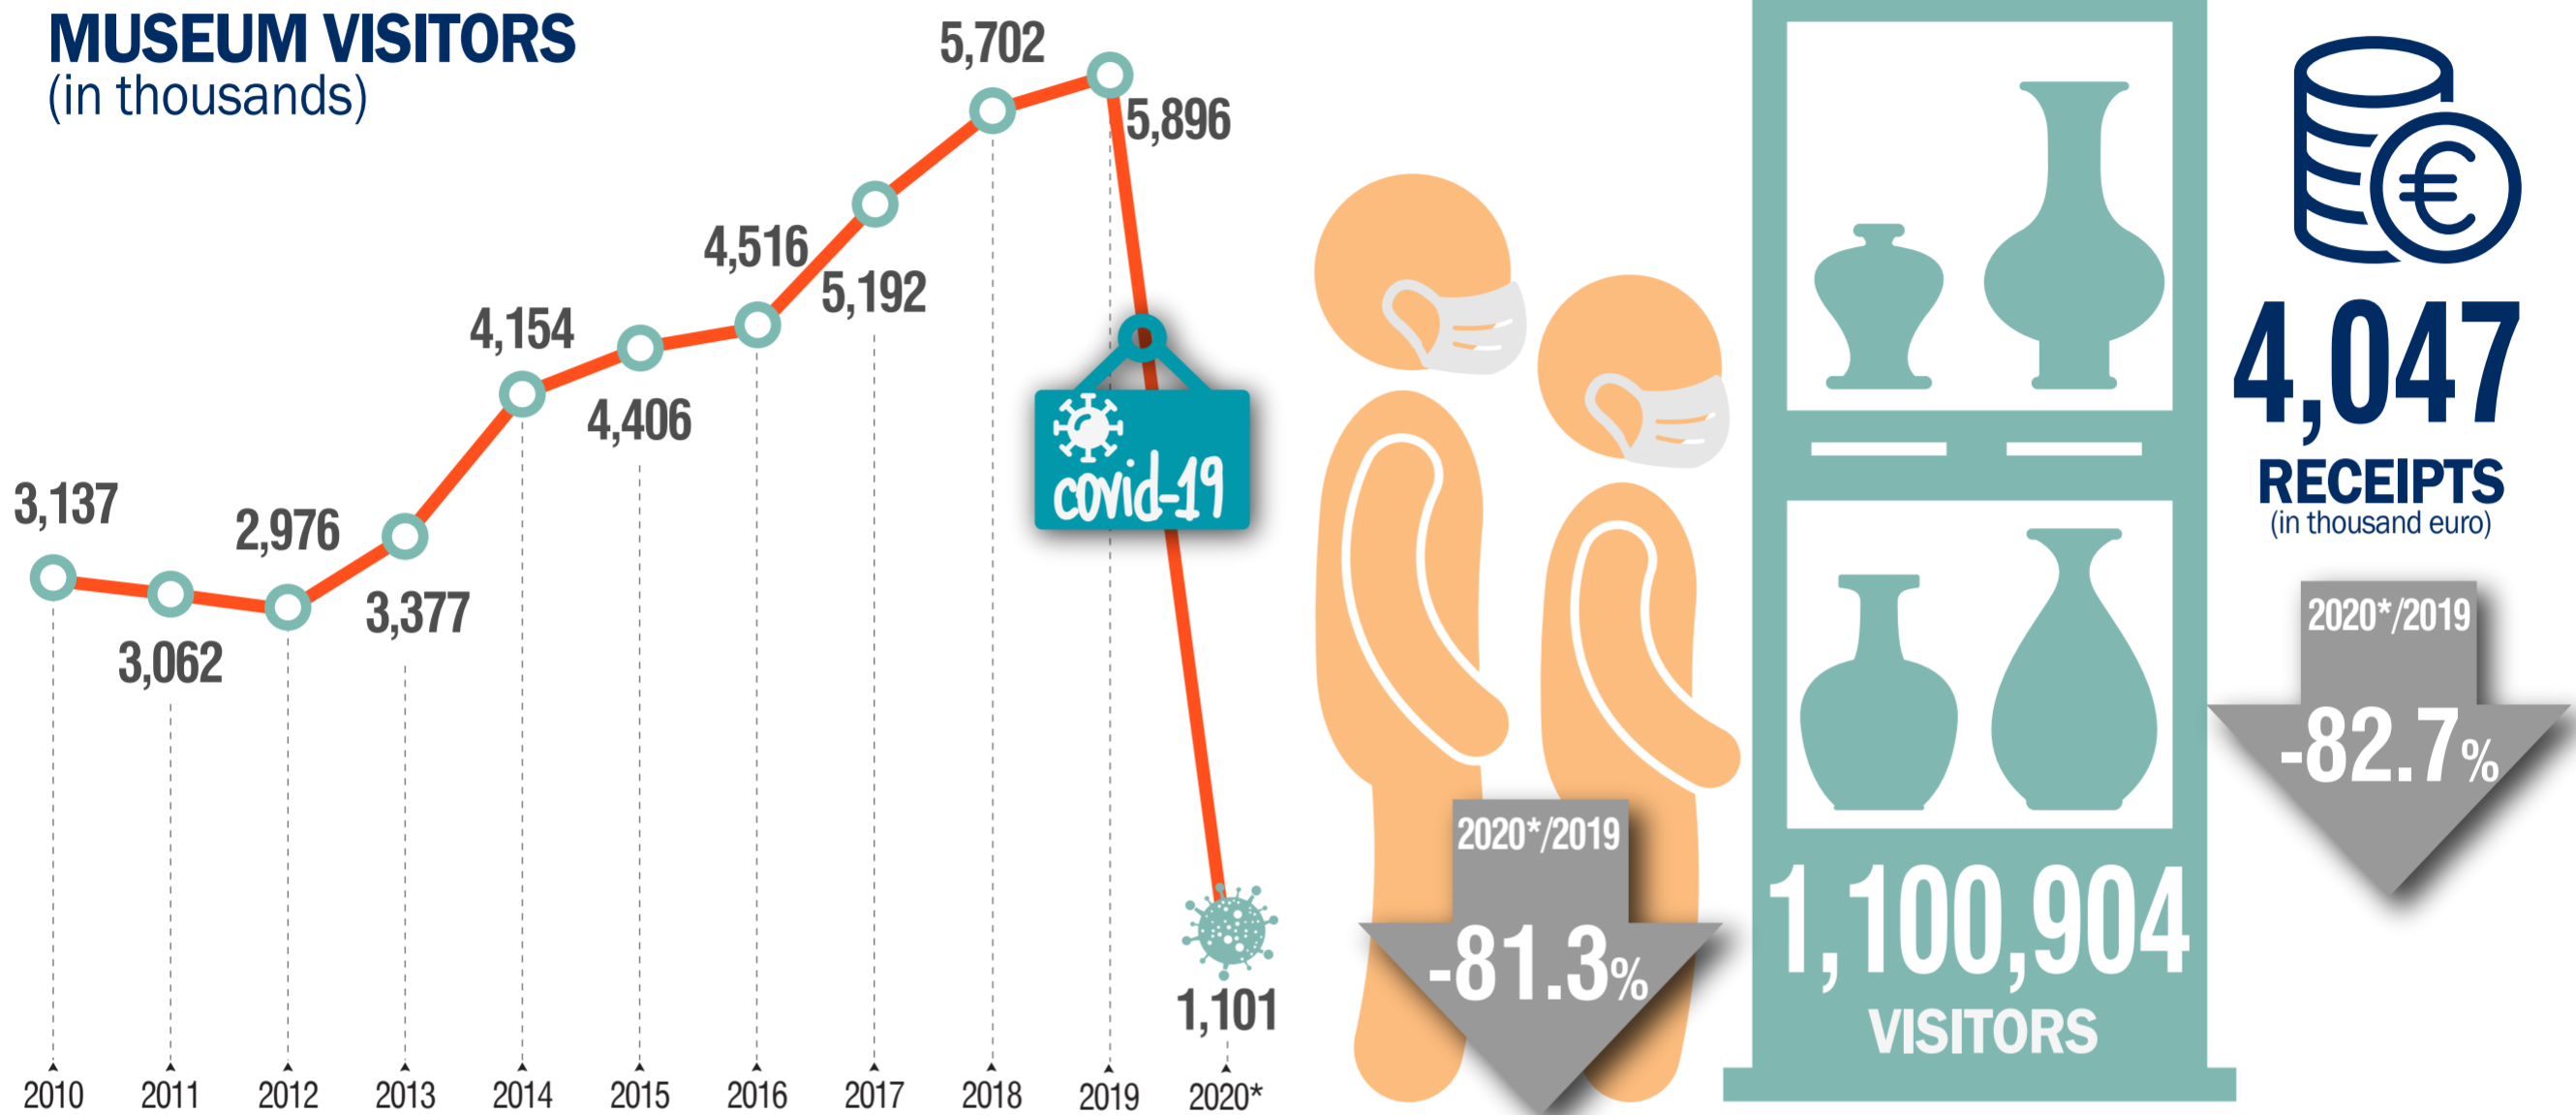

18 May, INTERNATIONAL MUSEUM DAY

Museums and Archaeological Sites Attendance, 2020*

MUSEUM VISITORS (in thousands)

MUSEUM VISITORS, 2020* (in thousands, per museum)

* From 14/05/2020 - 16/06/2020 and 01/11/2020 - 31/12/2020 the museums remained closed due to the containment measures against the pandemic of the coronavirus disease (COVID-19).