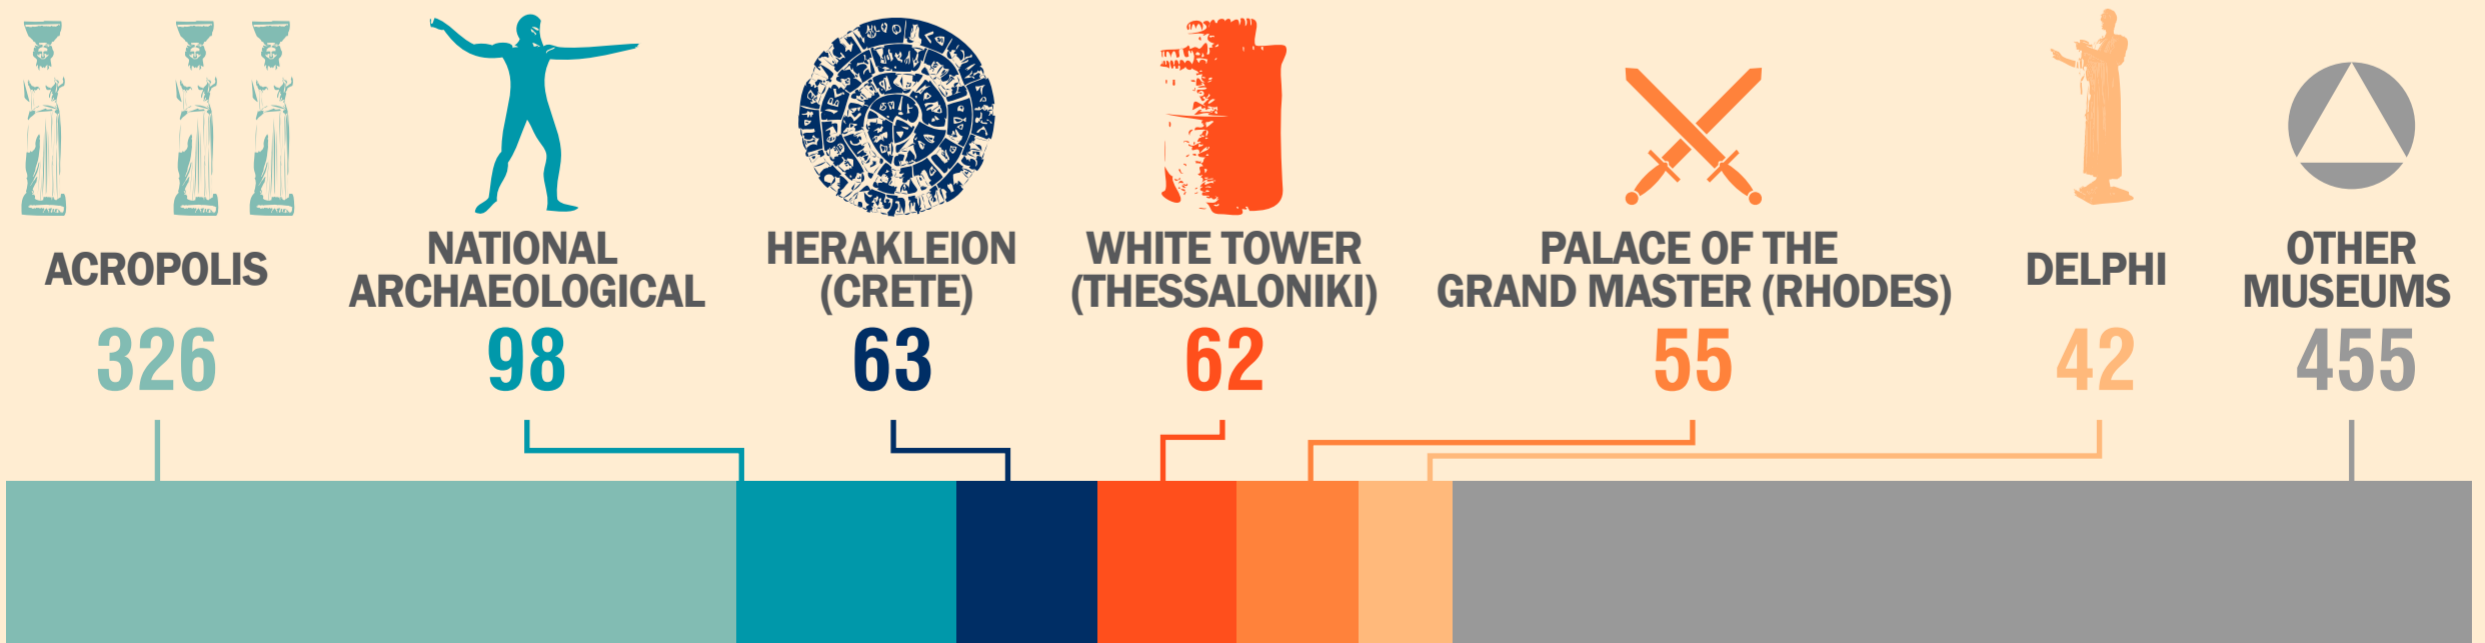

18 May, INTERNATIONAL MUSEUM DAY

Museums and Archaeological Sites Attendance, 2020*

MUSEUM VISITORS (in thousands)

MUSEUM VISITORS, 2020* (in thousands, per museum)

* From 14/05/2020 - 16/06/2020 and 01/11/2020 - 31/12/2020 the museums remained closed due to the containment measures against the pandemic of the coronavirus disease (COVID-19).