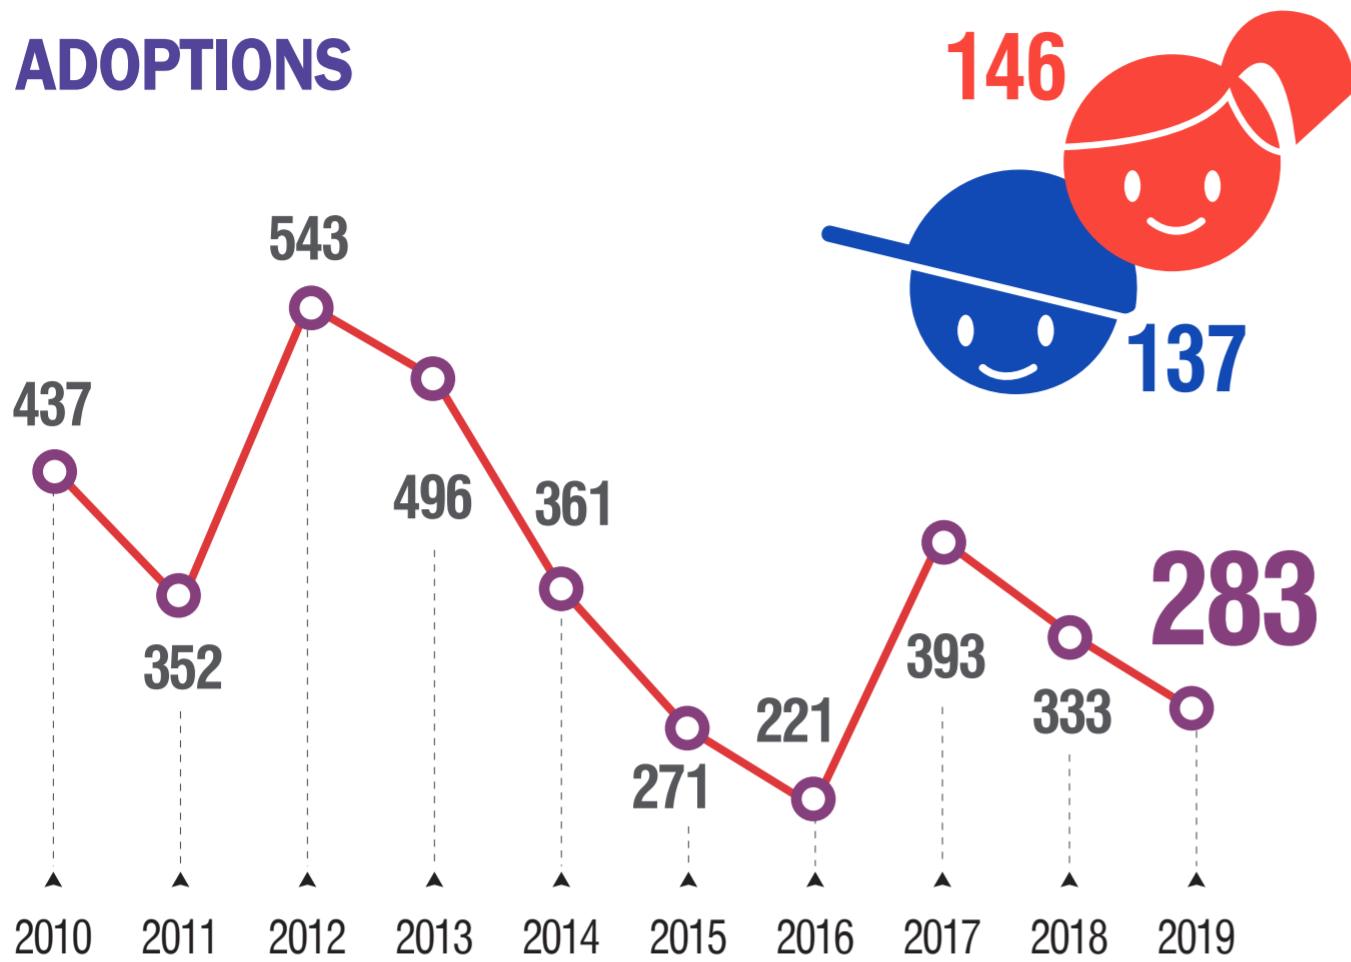

ADOPTIONS, 2019

ADOPTIONS

BY NUTS 1 REGIONS

BY AGE GROUPS

ADOPTIVE PARENTS

180
MARRIED
COUPLE

80
SINGLE
PARENT
FAMILY

23
HUSBAND/
WIFE OF THE
BIOLOGICAL
PARENT