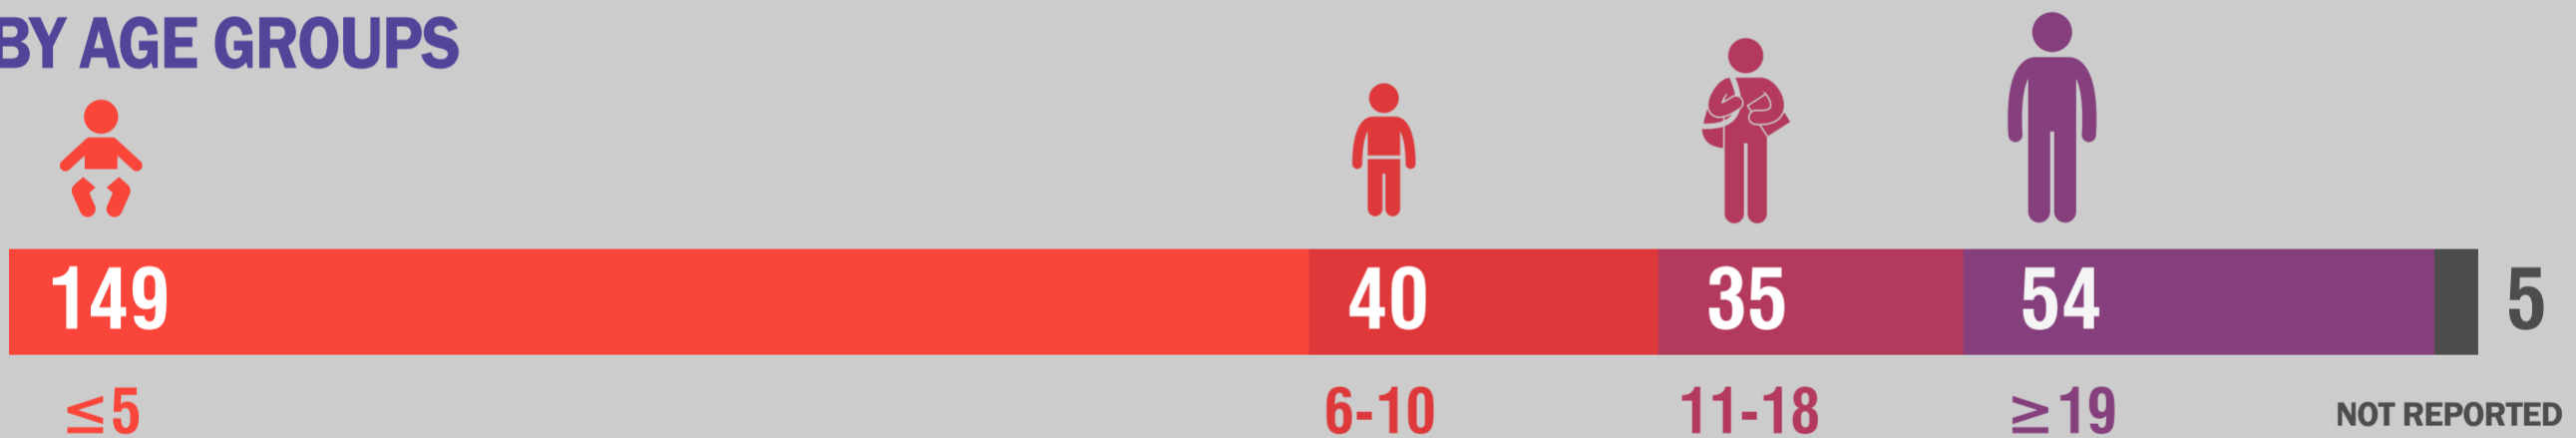

ADOPTIONS, 2019

ADOPTIONS

BY NUTS 1 REGIONS

BY AGE GROUPS

ADOPTIVE PARENTS

180
MARRIED
COUPLE

80
SINGLE
PARENT
FAMILY

23
HUSBAND/
WIFE OF THE
BIOLOGICAL
PARENT