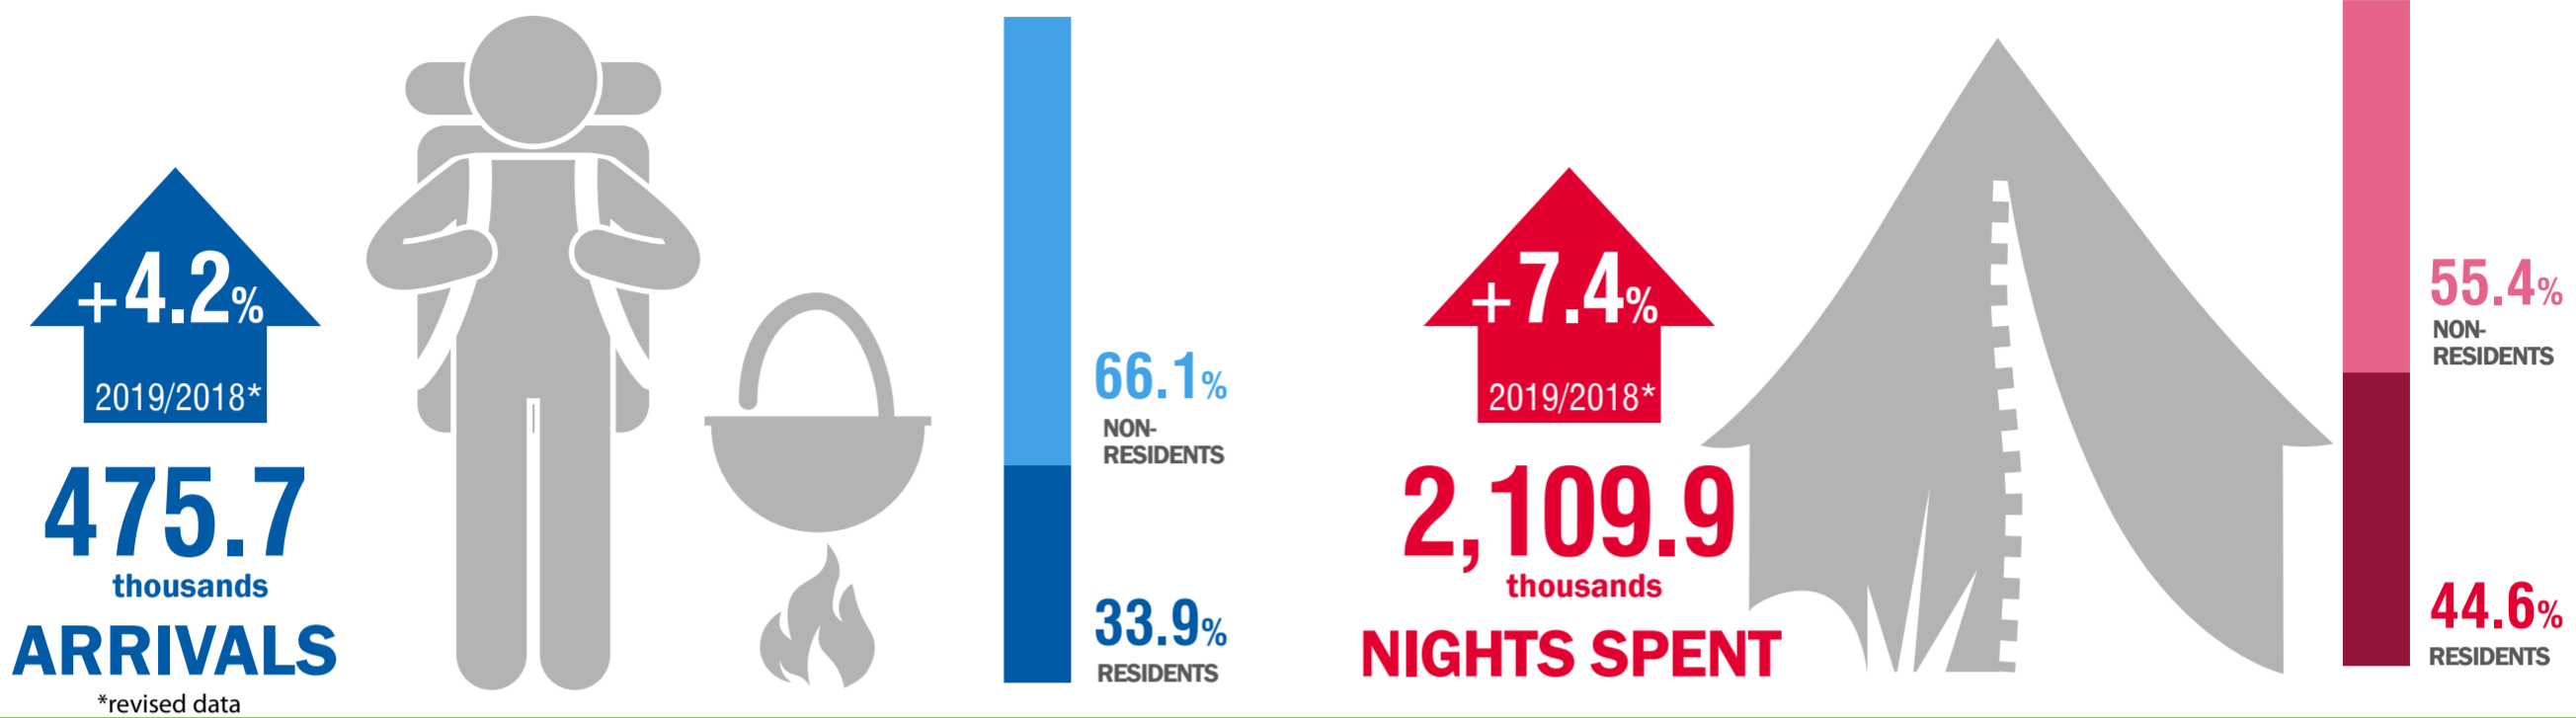

ARRIVALS AND NIGHTS SPENT, 2019

IN TOURIST CAMPSITES

ARRIVALS/NIGHTS SPENT OF NON-RESIDENTS BY NUTS 1 REGION, 2 MOST IMPORTANT COUNTRIES OF USUAL RESIDENCE

VOREIA ELLADA

108,076
ARRIVALS

BULGARIA GERMANY

506,056
NIGHTS SPENT