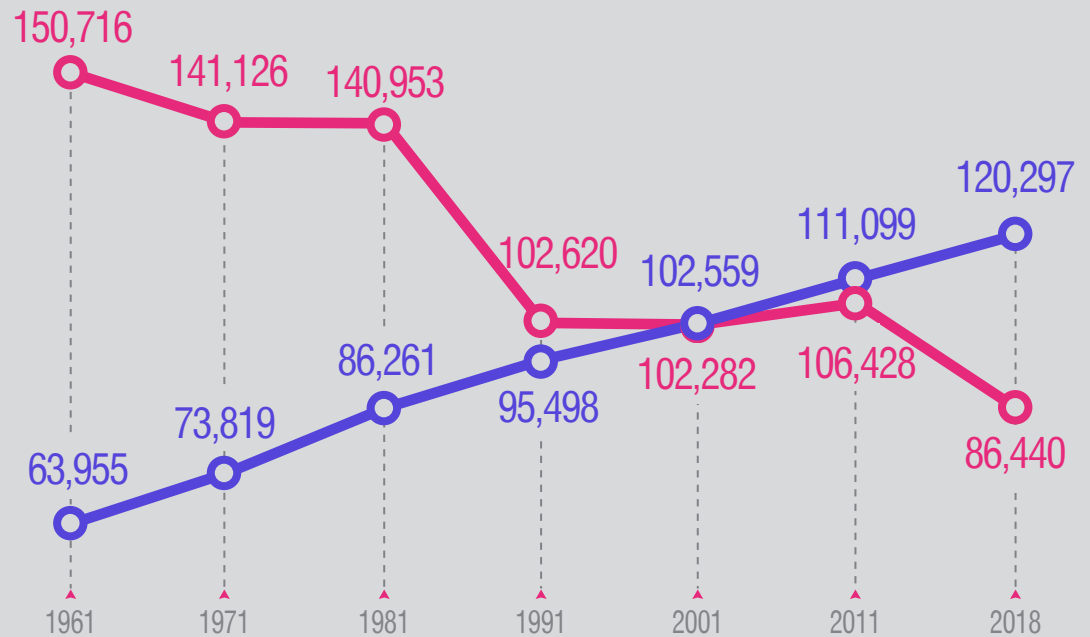

ESTIMATED POPULATION 1.1.2019 AND MIGRATION FLOWS, 2018

10,724,599

POPULATION

86,440
BIRTHS

153.8
AGEING RATIO

persons aged 65+
children aged 0-14

120,297
DEATHS

MIGRATION FLOWS