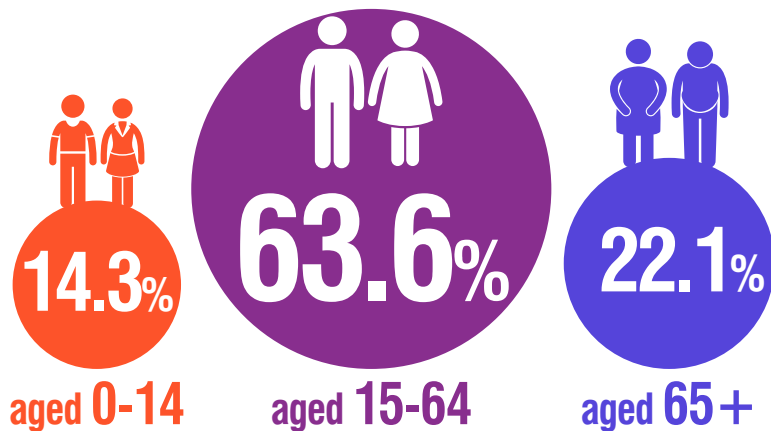

ESTIMATED POPULATION 1.1.2019 AND MIGRATION FLOWS, 2018

10,724,599

POPULATION

86,440
BIRTHS

153.8
AGEING RATIO

persons aged 65+
children aged 0-14

120,297
DEATHS

MIGRATION FLOWS