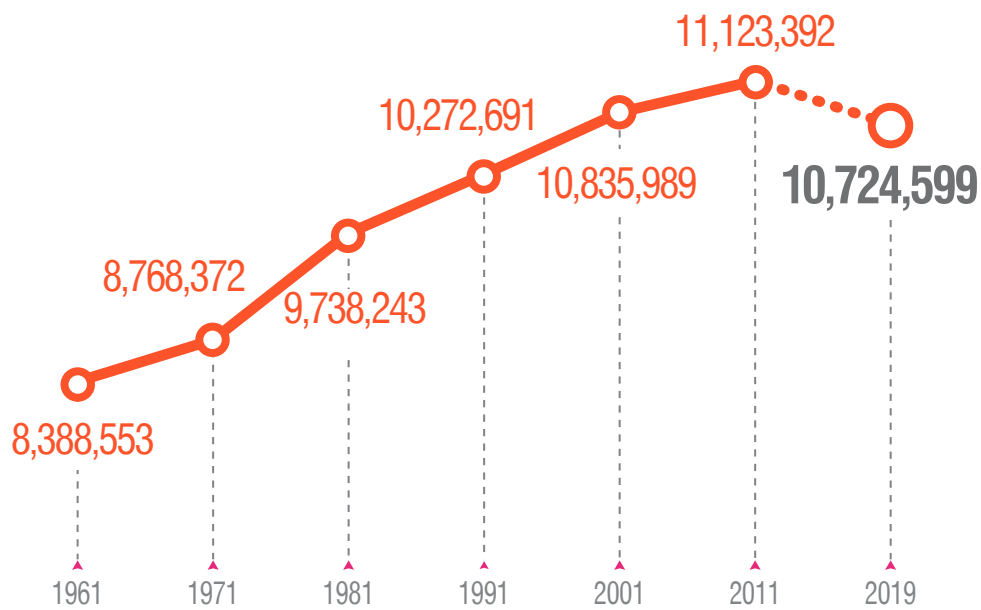

ESTIMATED POPULATION 1.1.2019 AND MIGRATION FLOWS, 2018

10,724,599

POPULATION

86,440
BIRTHS

153.8
AGEING RATIO

persons aged 65+
children aged 0-14

120,297
DEATHS

MIGRATION FLOWS