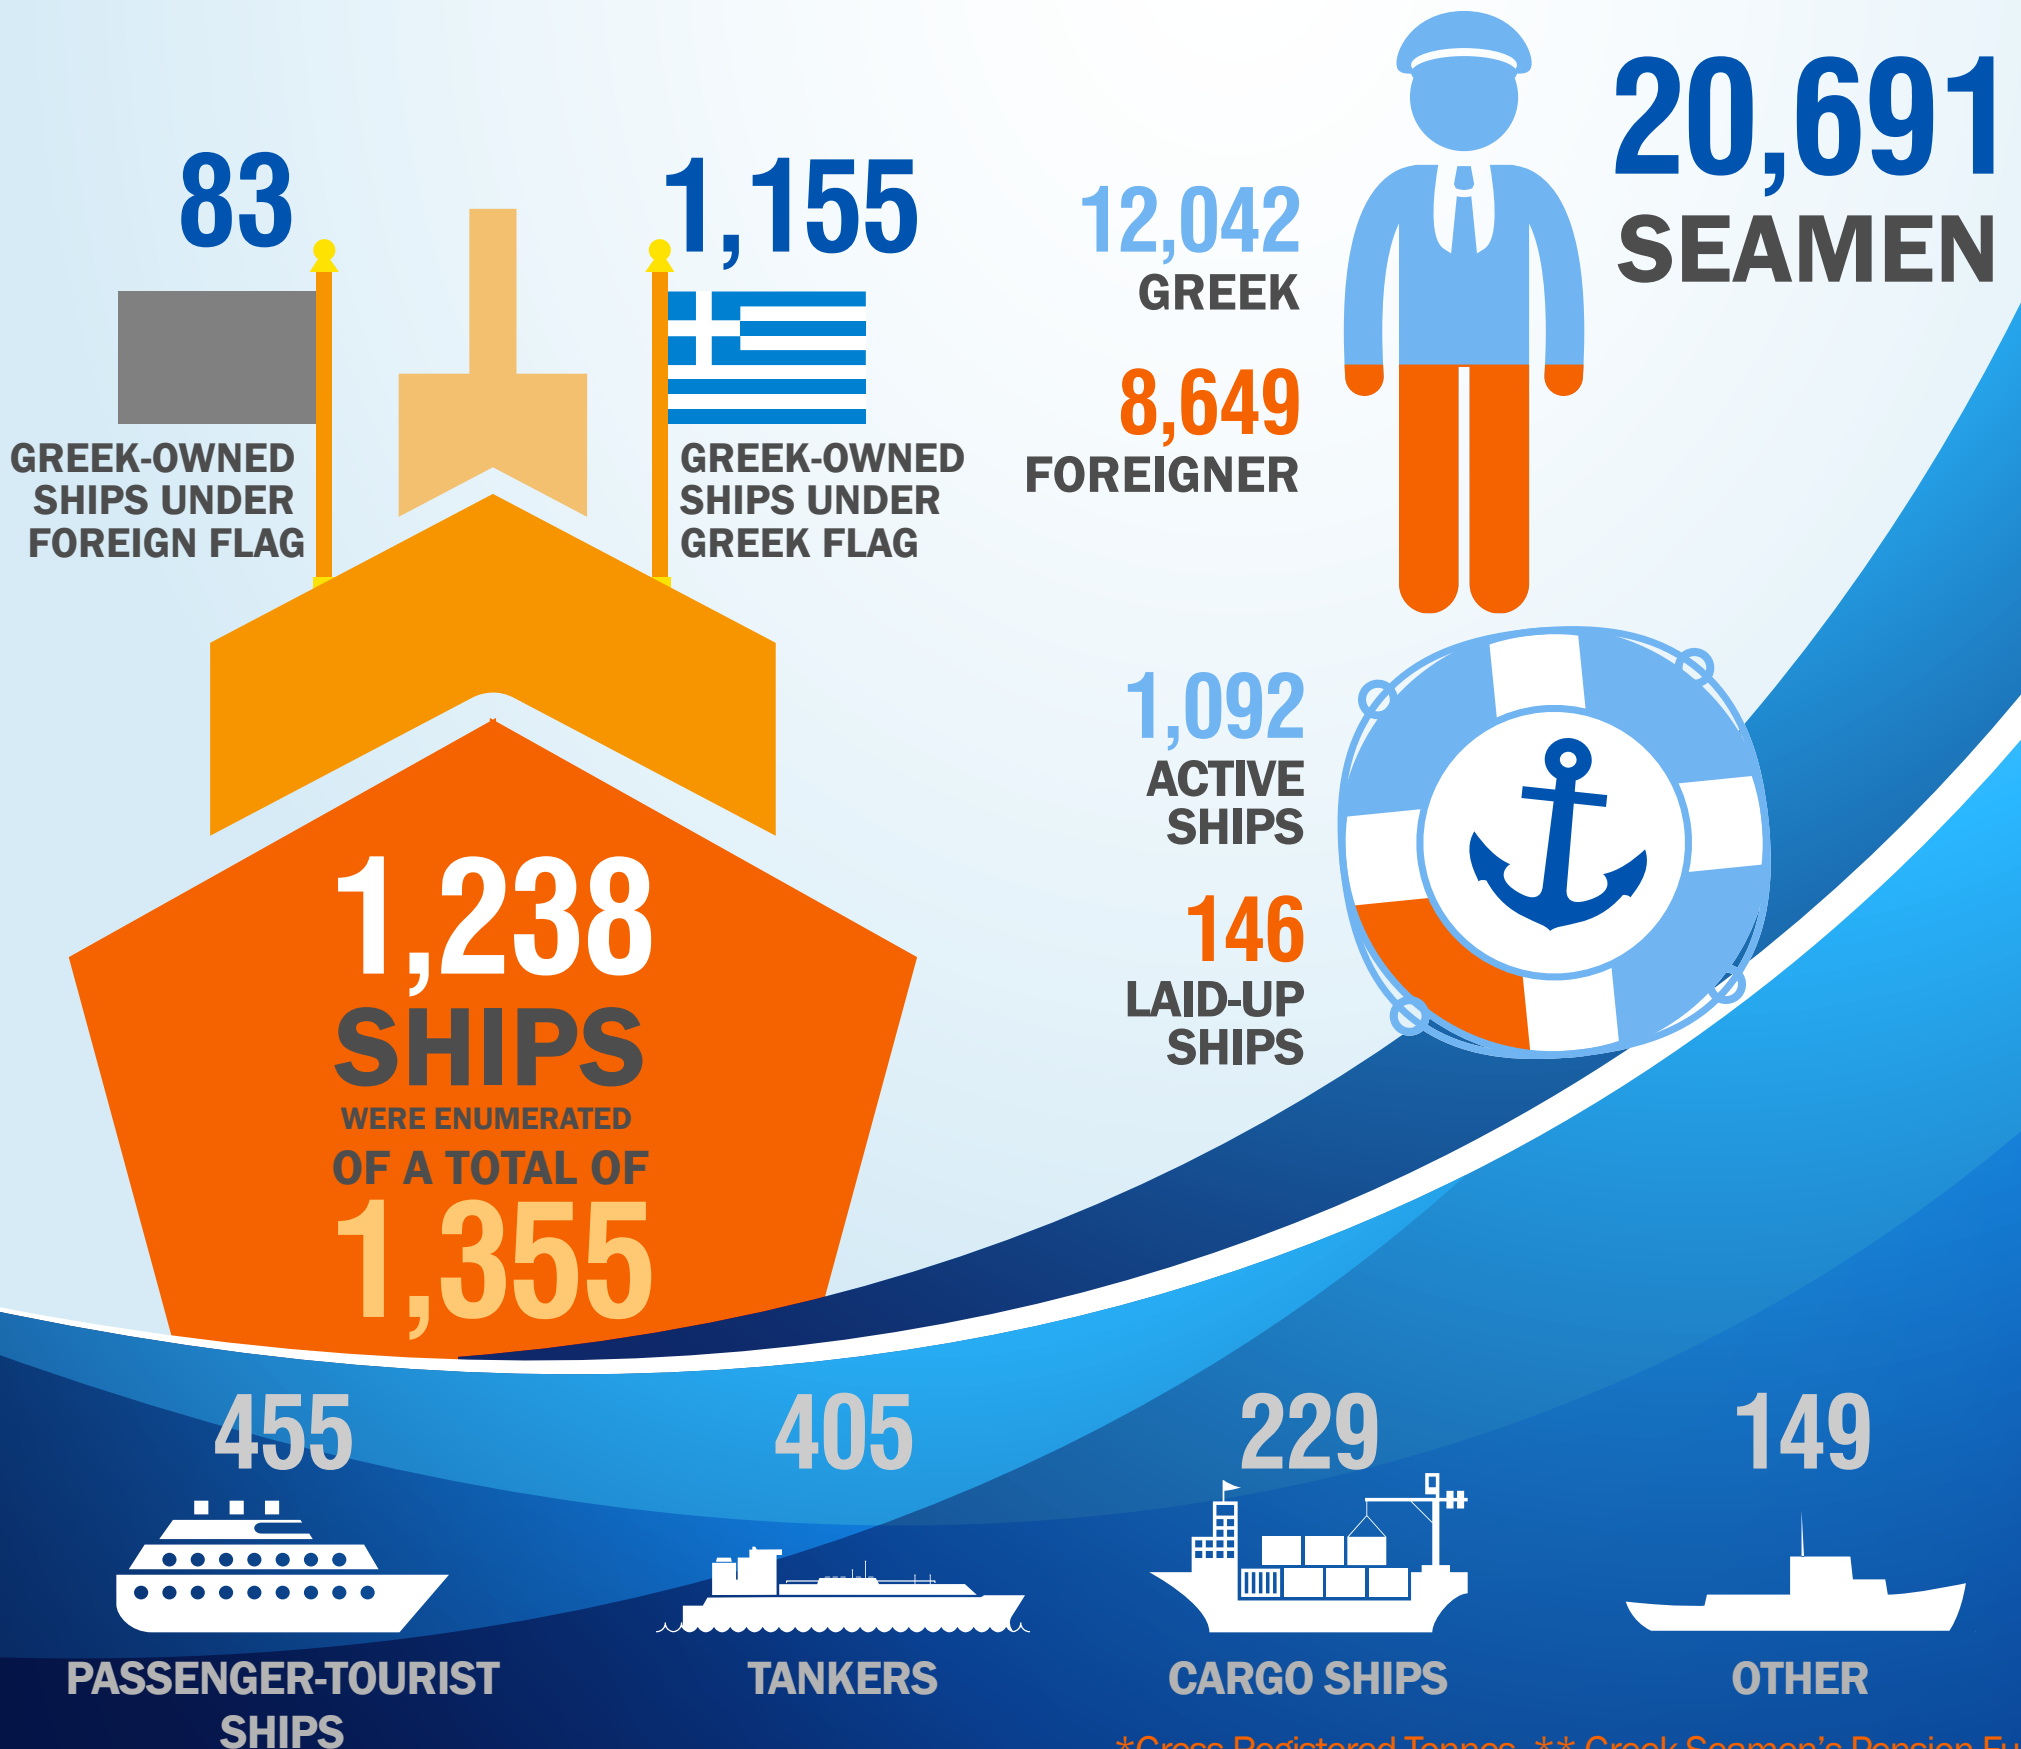

MERCHANT SHIPS AND CREWS, census 2018

(100 GRT* and over, included in NAT** registry)

*Gross Registered Tonnes ** Greek Seamen's Pension Fund