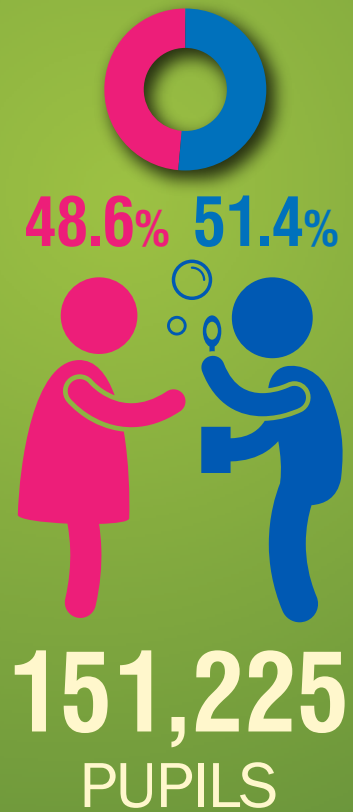

KINDERGARTENS, 2017/2018

PUPILS ENROLLED

14,726
TEACHING
STAFF