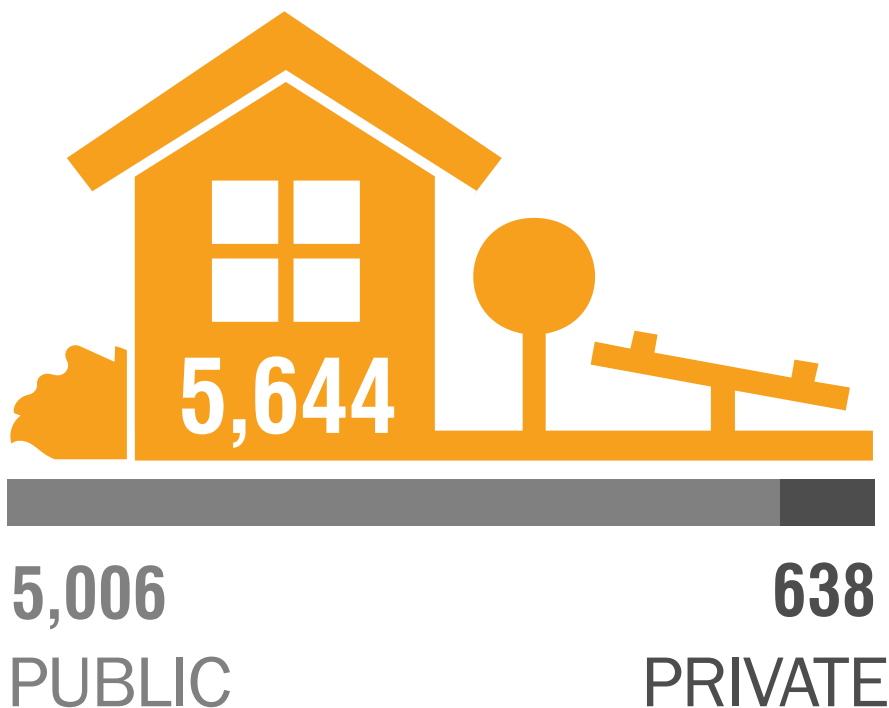

KINDERGARTENS, 2017/2018

PUPILS ENROLLED

14,726
TEACHING
STAFF