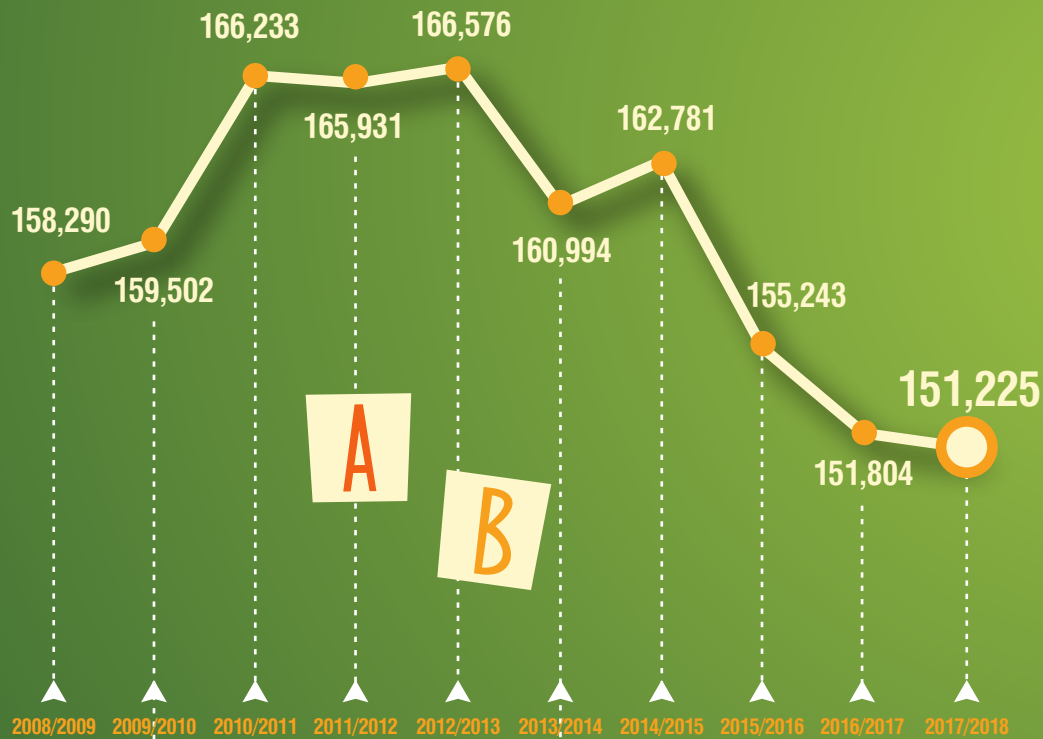

KINDERGARTENS, 2017/2018

PUPILS ENROLLED

14,726
TEACHING
STAFF