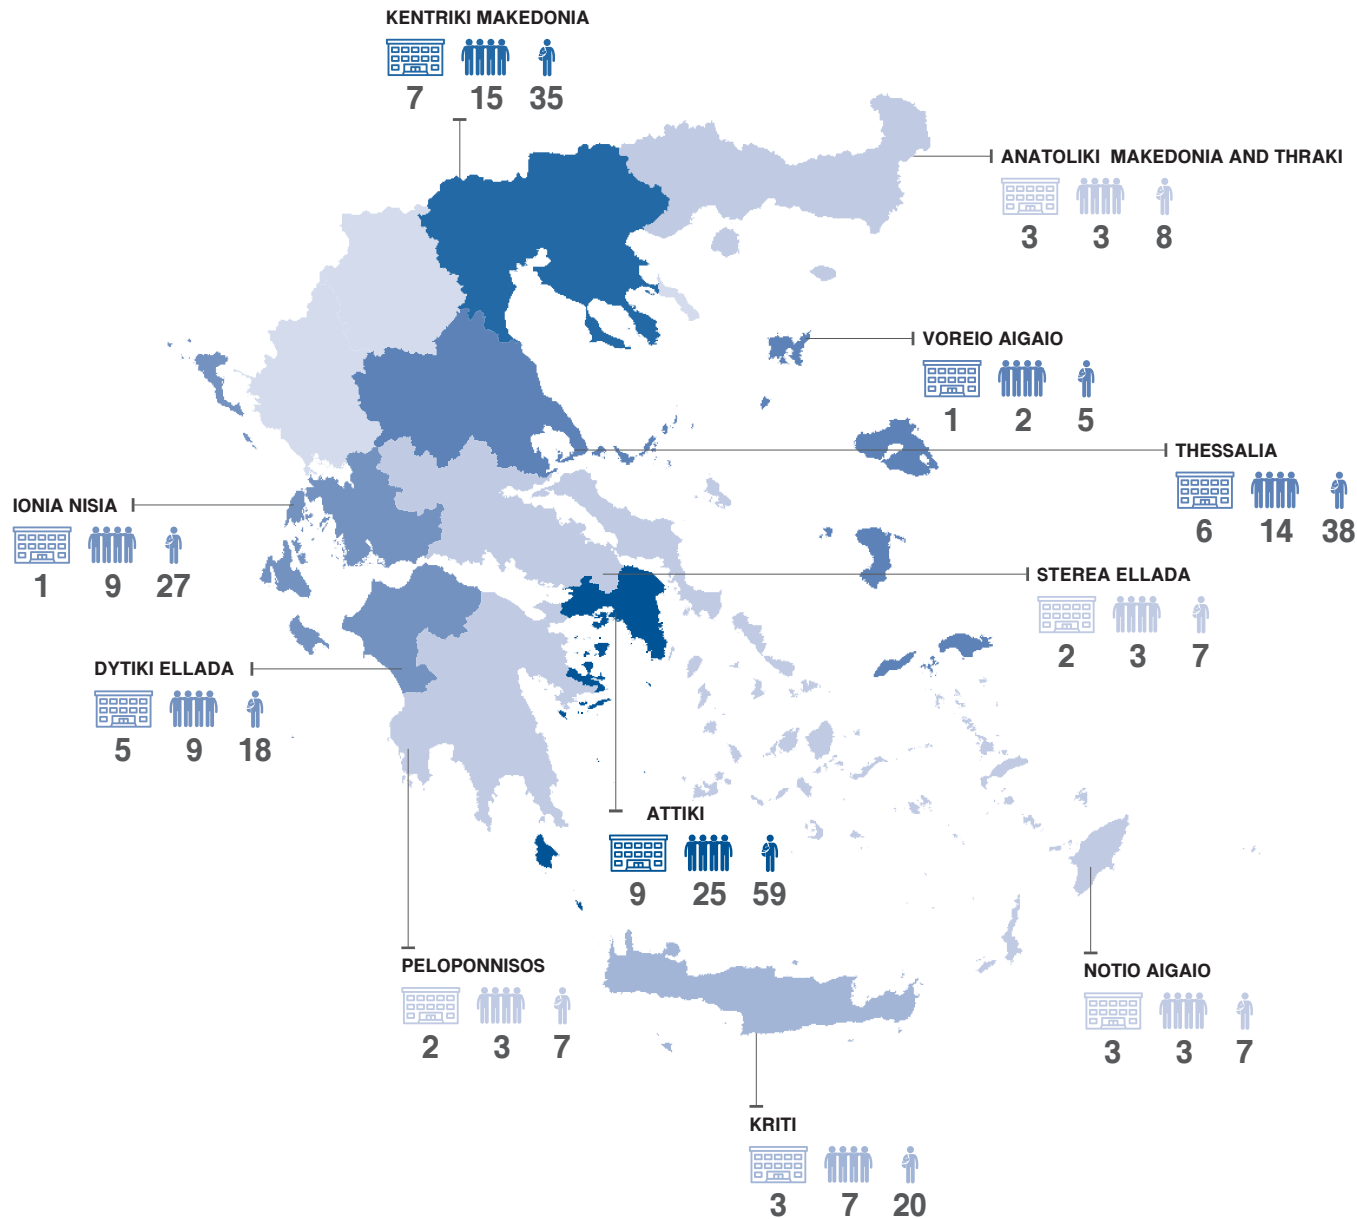

Participation of teams (16 - 18 years) to the Statistics Competition, NUTS 2

ANATOLIKI MAKEDONIA AND THRAKI

| | | | |
|---------|---|---|---|
| Xanthi | 2 | 2 | 6 |
| Rhodore | 1 | 1 | 2 |

KENTRIKI MAKEDONIA

| | | | |
|--------------|---|----|----|
| Thessaloniki | 7 | 15 | 35 |
|--------------|---|----|----|

THESSALIA

| | | | |
|----------|---|----|----|
| Karditsa | 1 | 1 | 1 |
| Larisa | 2 | 2 | 4 |
| Magnesia | 3 | 11 | 33 |

VOREIO AIGAIΟ

| | | | |
|--------|---|---|---|
| Lesvos | 1 | 2 | 5 |
|--------|---|---|---|

NOTIO AIGAIΟ

| | | | |
|-----------|---|---|---|
| Thira | 1 | 1 | 3 |
| Karpathos | 1 | 1 | 1 |
| Rodos | 1 | 1 | 3 |

KRITI

| | | | |
|-----------|---|---|---|
| Heraklion | 1 | 3 | 9 |
| Rethymno | 1 | 2 | 5 |
| Chania | 1 | 2 | 6 |