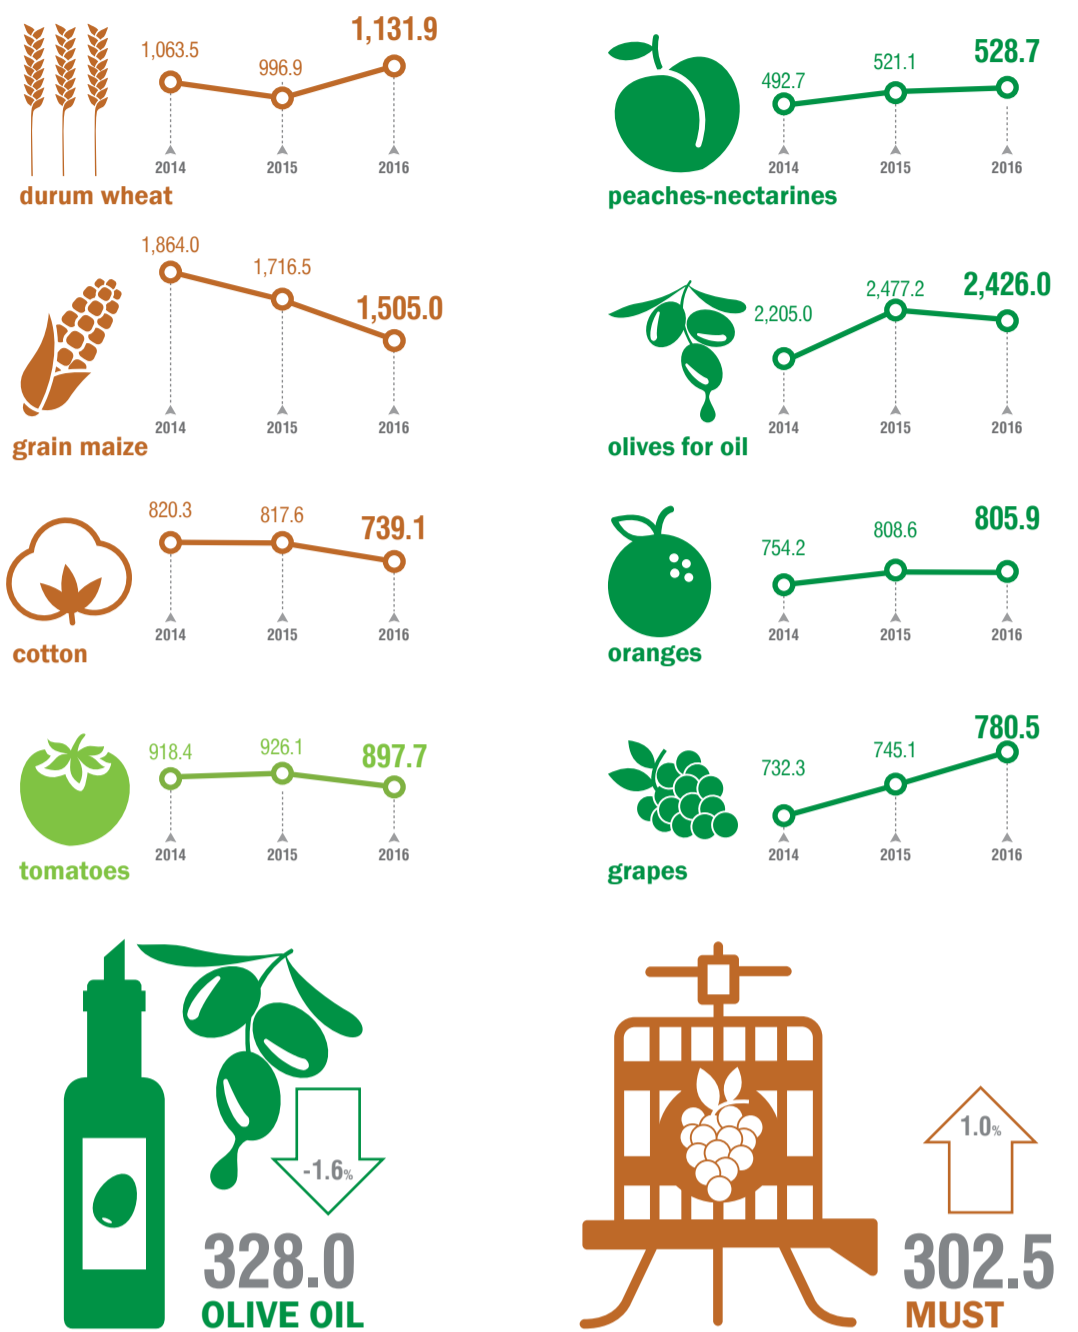

AGRICULTURAL STATISTICAL SURVEY 2016

PRODUCTION OF AGRICULTURAL PRODUCTS (in thousand tonnes)

LIVESTOCK BY SPECIES (in thousands)

PRODUCTION OF MILK AND LIVESTOCK PRODUCTS (in thousand tonnes)

PRODUCTION OF MEAT (in thousand tonnes)

AGRICULTURAL MACHINERY (in thousands)