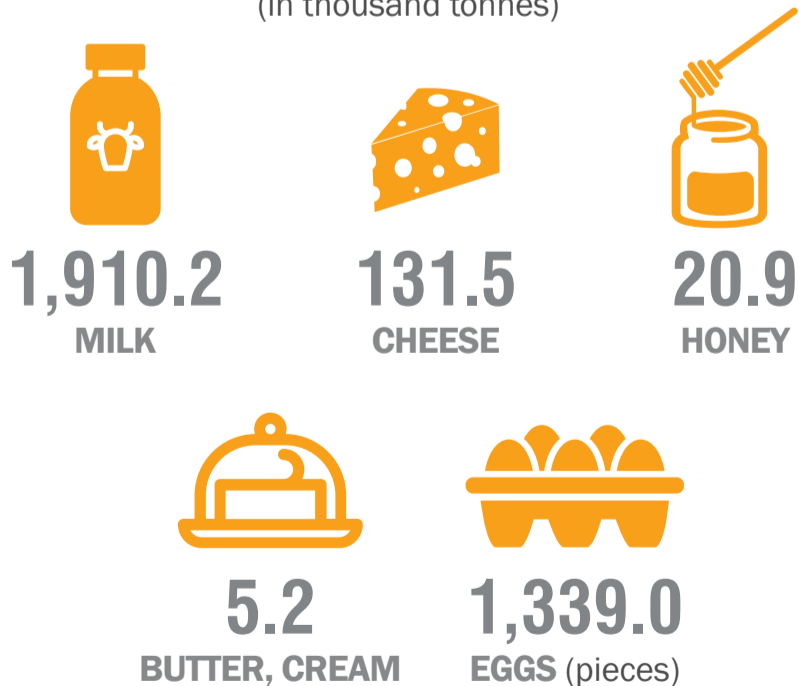

AGRICULTURAL STATISTICAL SURVEY 2016

PRODUCTION OF AGRICULTURAL PRODUCTS (in thousand tonnes)

LIVESTOCK BY SPECIES (in thousands)

PRODUCTION OF MILK AND LIVESTOCK PRODUCTS (in thousand tonnes)

PRODUCTION OF MEAT (in thousand tonnes)