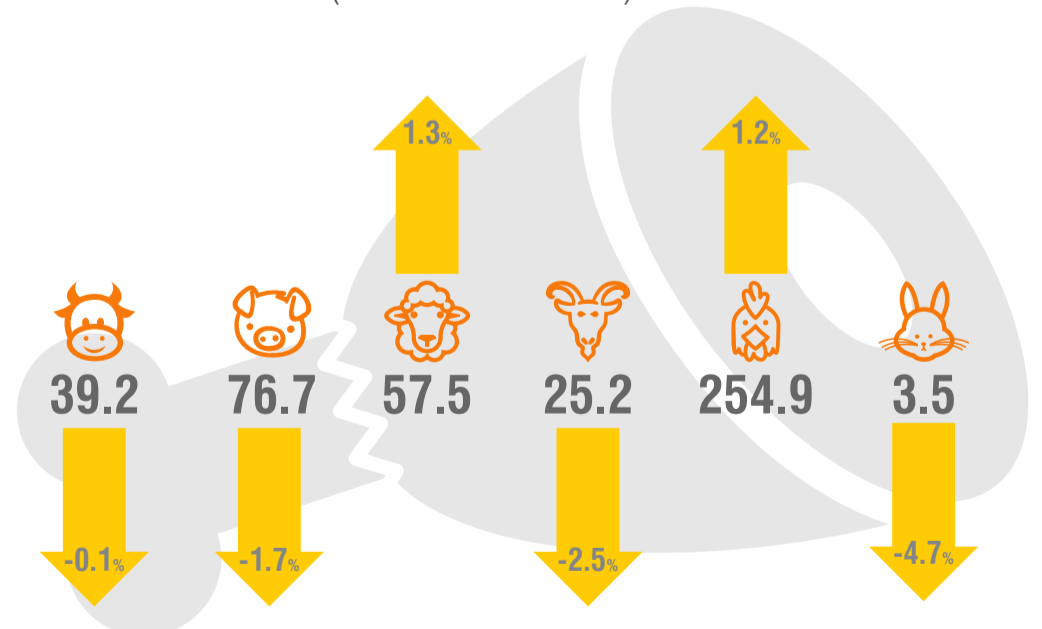

AGRICULTURAL STATISTICAL SURVEY 2016

PRODUCTION OF AGRICULTURAL PRODUCTS (in thousand tonnes)

LIVESTOCK BY SPECIES (in thousands)

PRODUCTION OF MILK AND LIVESTOCK PRODUCTS (in thousand tonnes)

PRODUCTION OF MEAT (in thousand tonnes)

AGRICULTURAL MACHINERY (in thousands)