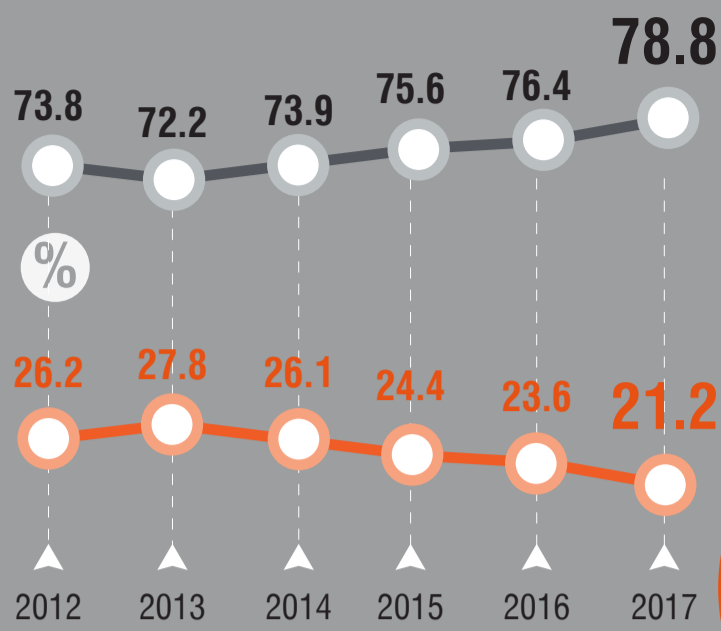

LABOUR FORCE, 2017 (4th quarter)

**3,736,333
EMPLOYED**

**1,006,844
UNEMPLOYED**

SEEKING FOR

UNEMPLOYED (2017 4th quarter)

% UNEMPLOYED FOR MORE THAN 24 MONTHS

% SEEKING ONLY FOR FULL-TIME EMPLOYMENT

% ACCEPT PART-TIME EMPLOYMENT