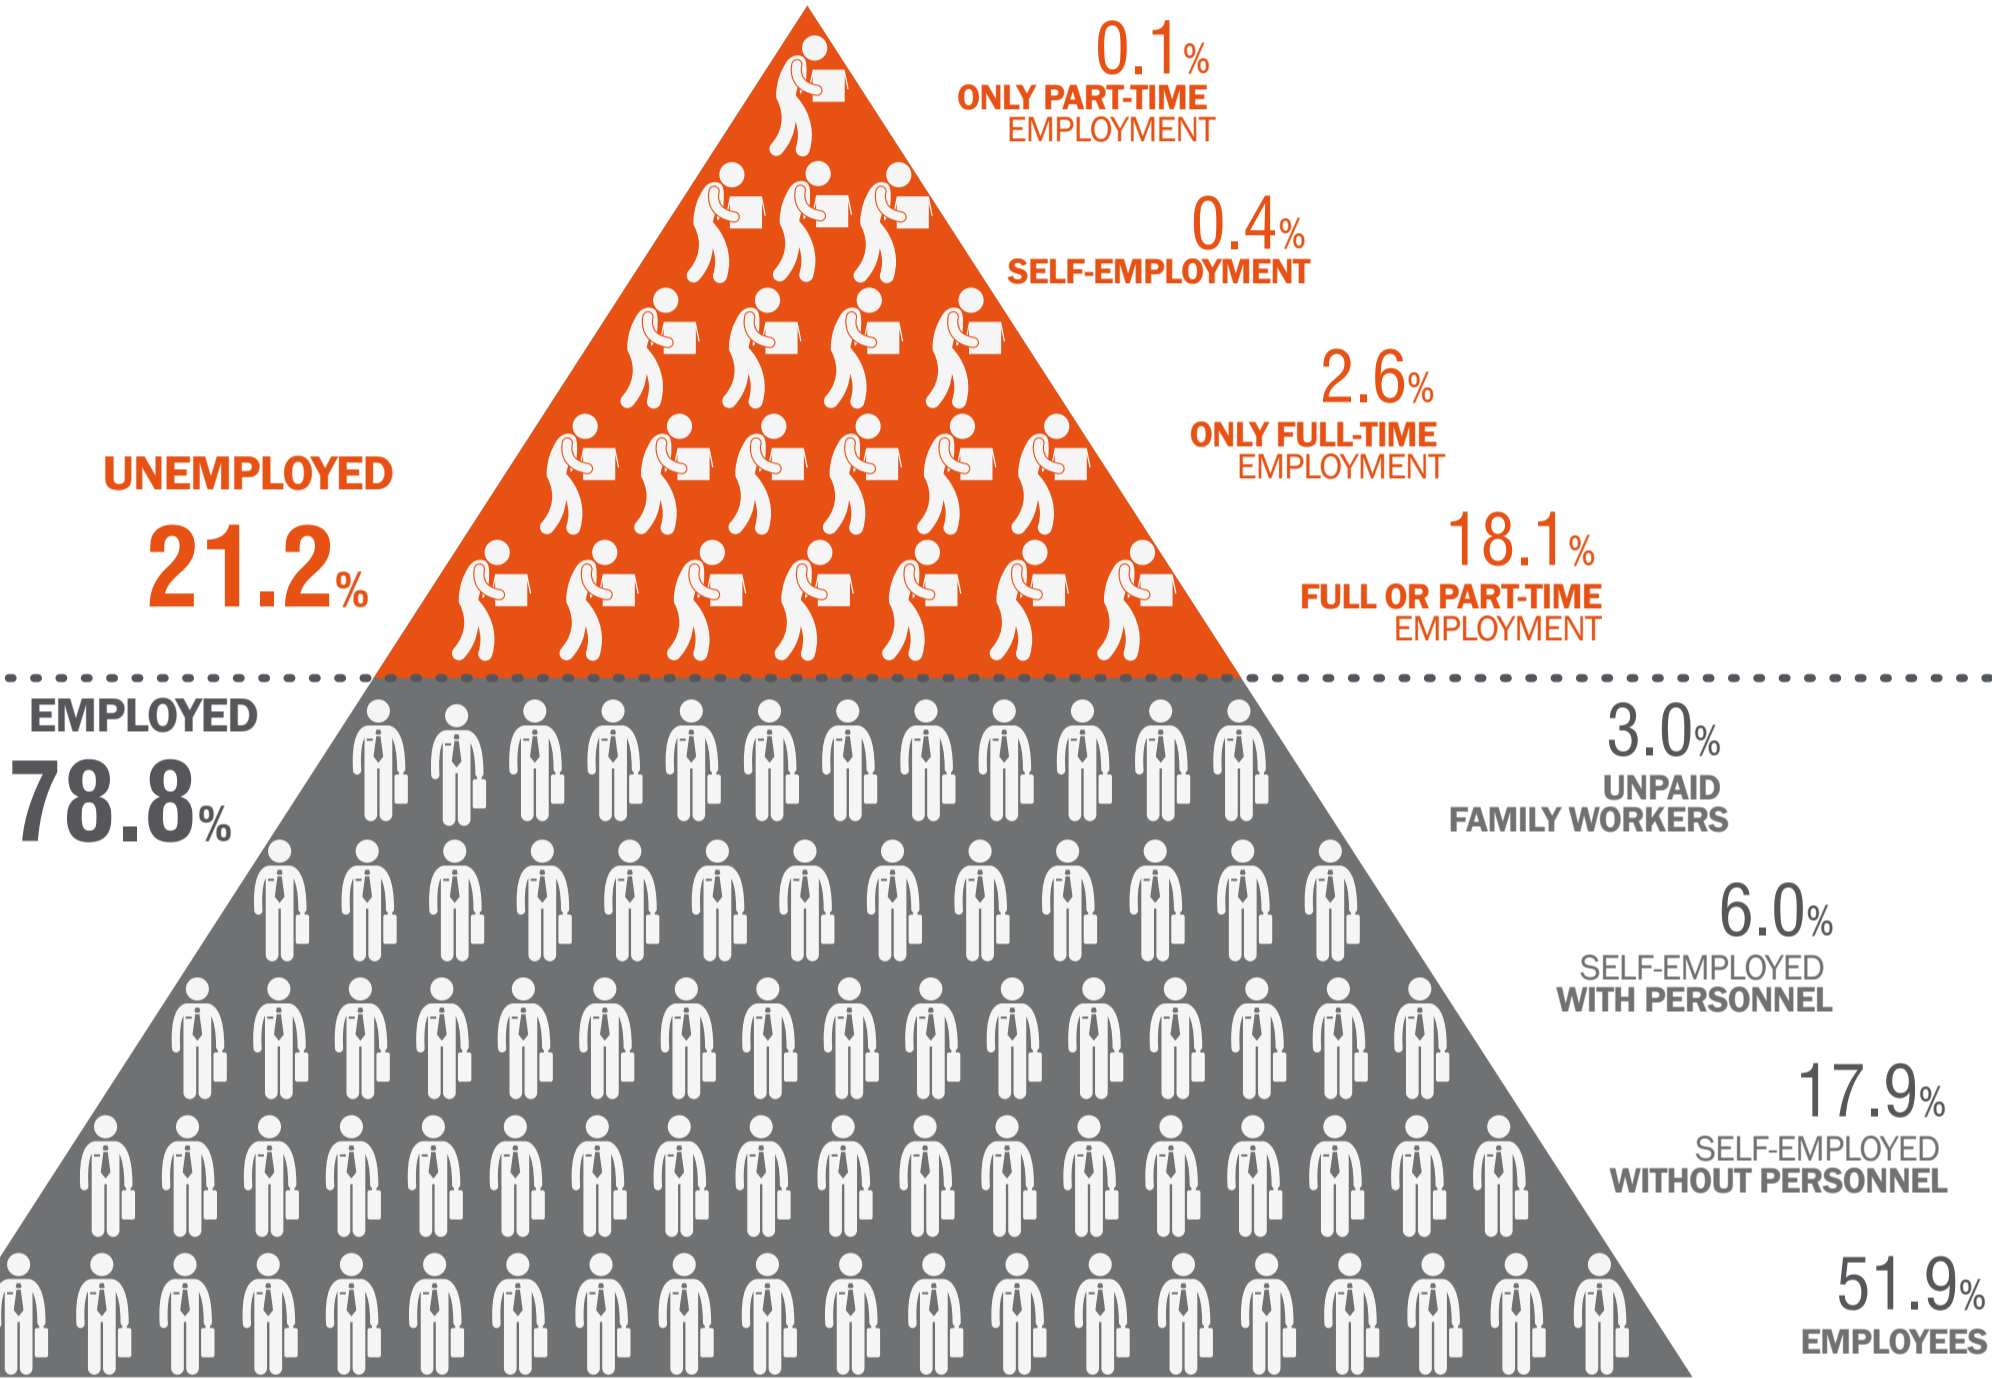

LABOUR FORCE, 2017 (4th quarter)

**3,736,333
EMPLOYED**

**1,006,844
UNEMPLOYED**

SEEKING FOR

UNEMPLOYED (2017 4th quarter)

% UNEMPLOYED FOR MORE THAN 24 MONTHS

% SEEKING ONLY FOR FULL-TIME EMPLOYMENT

% ACCEPT PART-TIME EMPLOYMENT