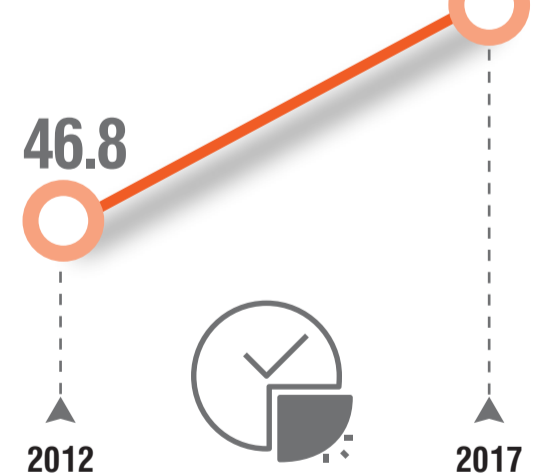

LABOUR FORCE, 2017 (4th quarter)

**3,736,333
EMPLOYED**

**1,006,844
UNEMPLOYED**

SEEKING FOR

UNEMPLOYED (2017 4th quarter)

% UNEMPLOYED FOR MORE THAN 24 MONTHS

% SEEKING ONLY FOR FULL-TIME EMPLOYMENT

% ACCEPT PART-TIME EMPLOYMENT