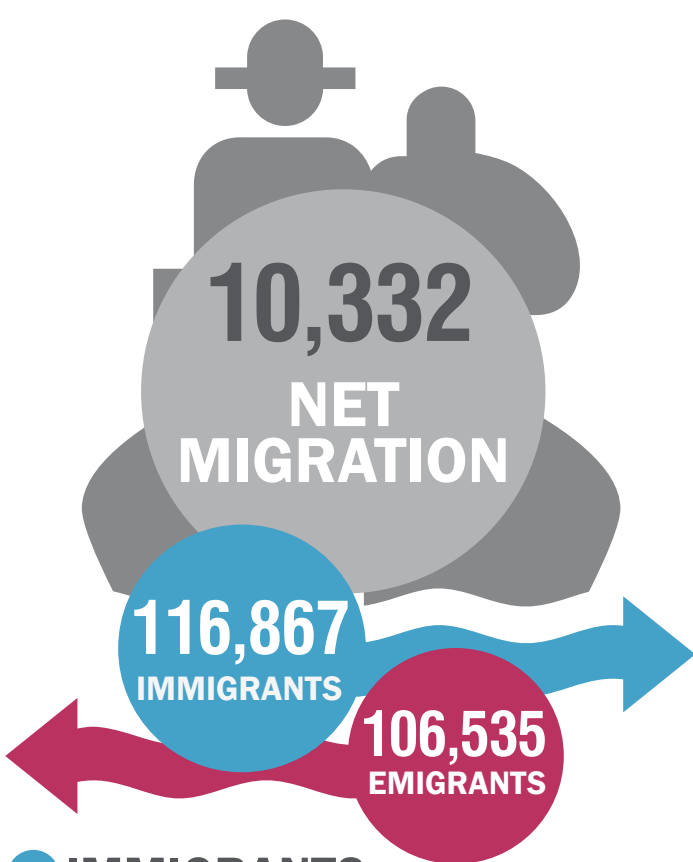

## NATURAL MOVEMENT OF POPULATION

**92,898**  
LIVE BIRTHS

**118,785**  
DEATHS

## AGEING RATIO

persons aged 65 years and over  
children aged 0-14 years

● IMMIGRANTS  
● EMIGRANTS  
(thousand persons)

## POPULATION PYRAMID (1 January 2017)