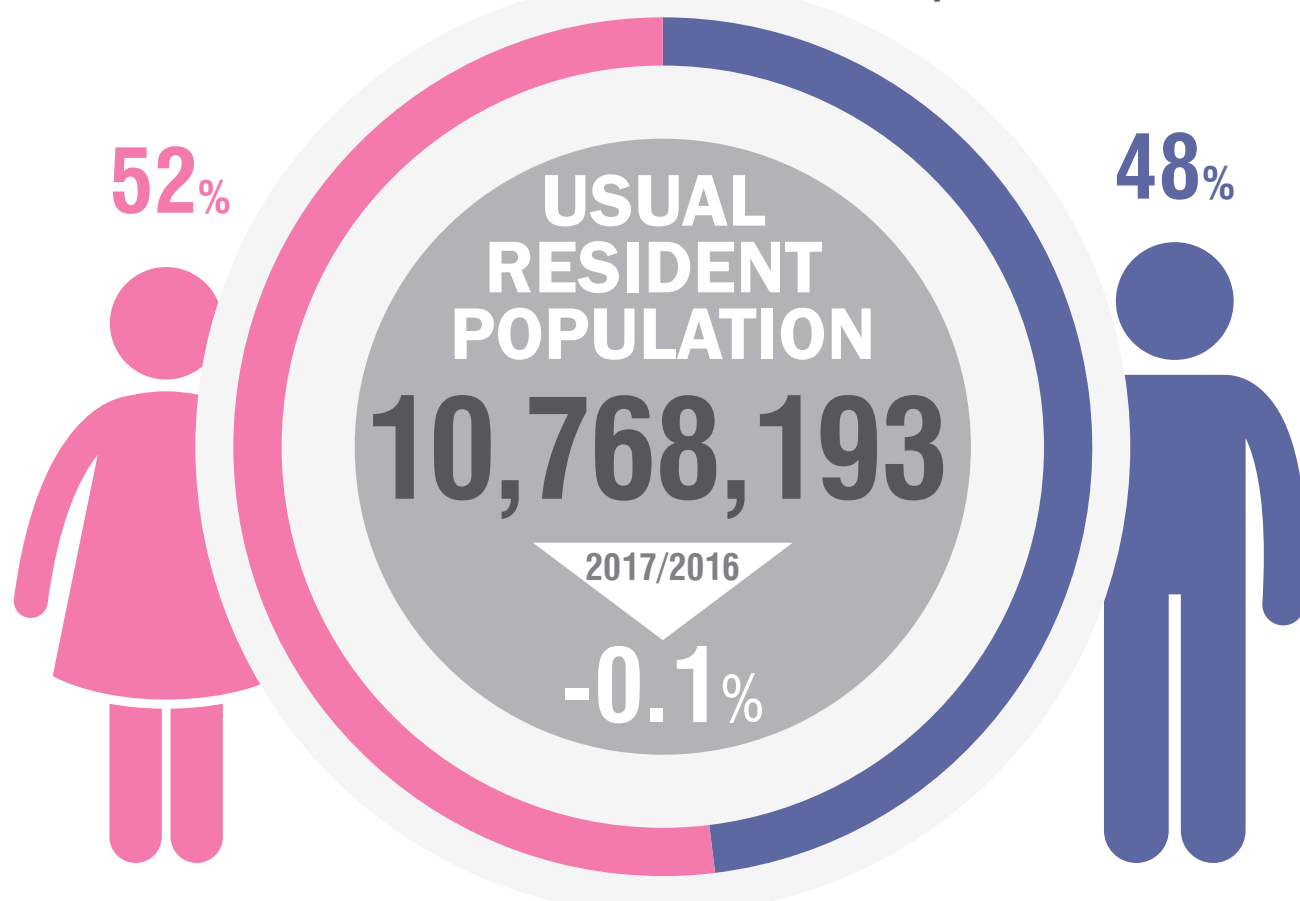

# POPULATION AND MIGRATION FLOWS, 2016

## POPULATION BY SEX AND REGION (thousand persons, 1 January 2017)

ANATOLIKI MAKEDONIA, THRAKI	304.2	298.6
KENTRIKI MAKEDONIA	976.1	904.0
DYTIKI MAKEDONIA	137.8	133.7
THESSALIA	371.3	354.6
IPEIROS	171.3	163.9
IONIA NISIA	104.5	100.9
DYTIKI ELLADA	336.1	327.9
STEREA ELLADA	278.4	277.4
PELOPONNISOS	290.4	288.8
ATTIKI	1,982.7	1,790.9
VOREIO AIGAIO	99.7	104.0
NOTIO AIGAIO	170.6	167.8
KRITI	323.8	308.8

## NATURAL MOVEMENT OF POPULATION

**92,898**  
LIVE BIRTHS

**118,785**  
DEATHS

## AGEING RATIO

persons aged 65 years and over  
children aged 0-14 years

● IMMIGRANTS  
● EMIGRANTS  
(thousand persons)