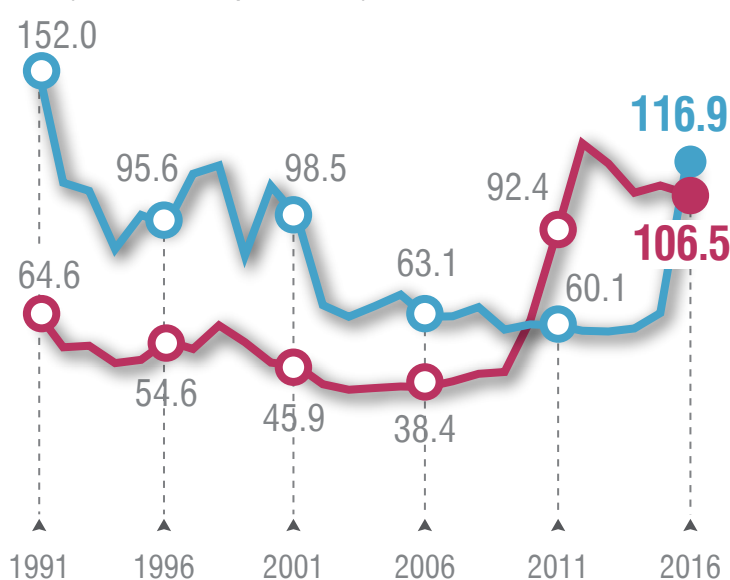

## NATURAL MOVEMENT OF POPULATION

**92,898**  
LIVE BIRTHS

**118,785**  
DEATHS

## AGEING RATIO

persons aged 65 years and over  
children aged 0-14 years

● IMMIGRANTS  
● EMIGRANTS  
(thousand persons)

## POPULATION PYRAMID (1 January 2017)