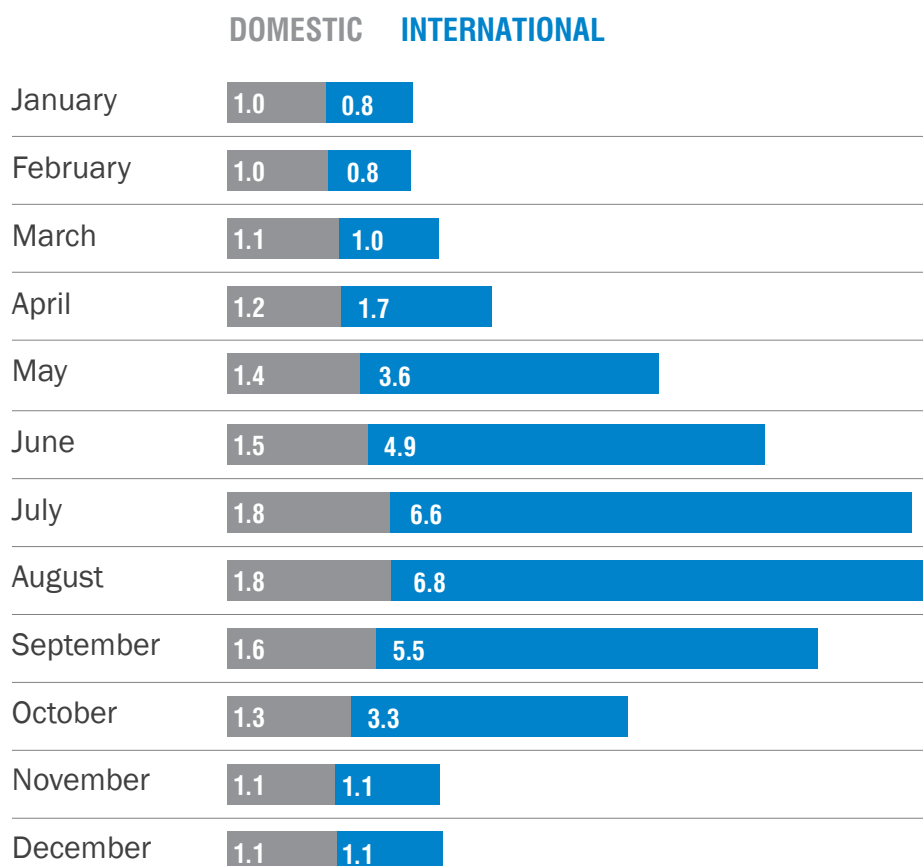

AIRPORT TRAFFIC

2016

Flights of aircrafts

(in thousand)

Passenger traffic by month

Domestic-international

(million passengers)

Passenger traffic by airport

(million passengers)