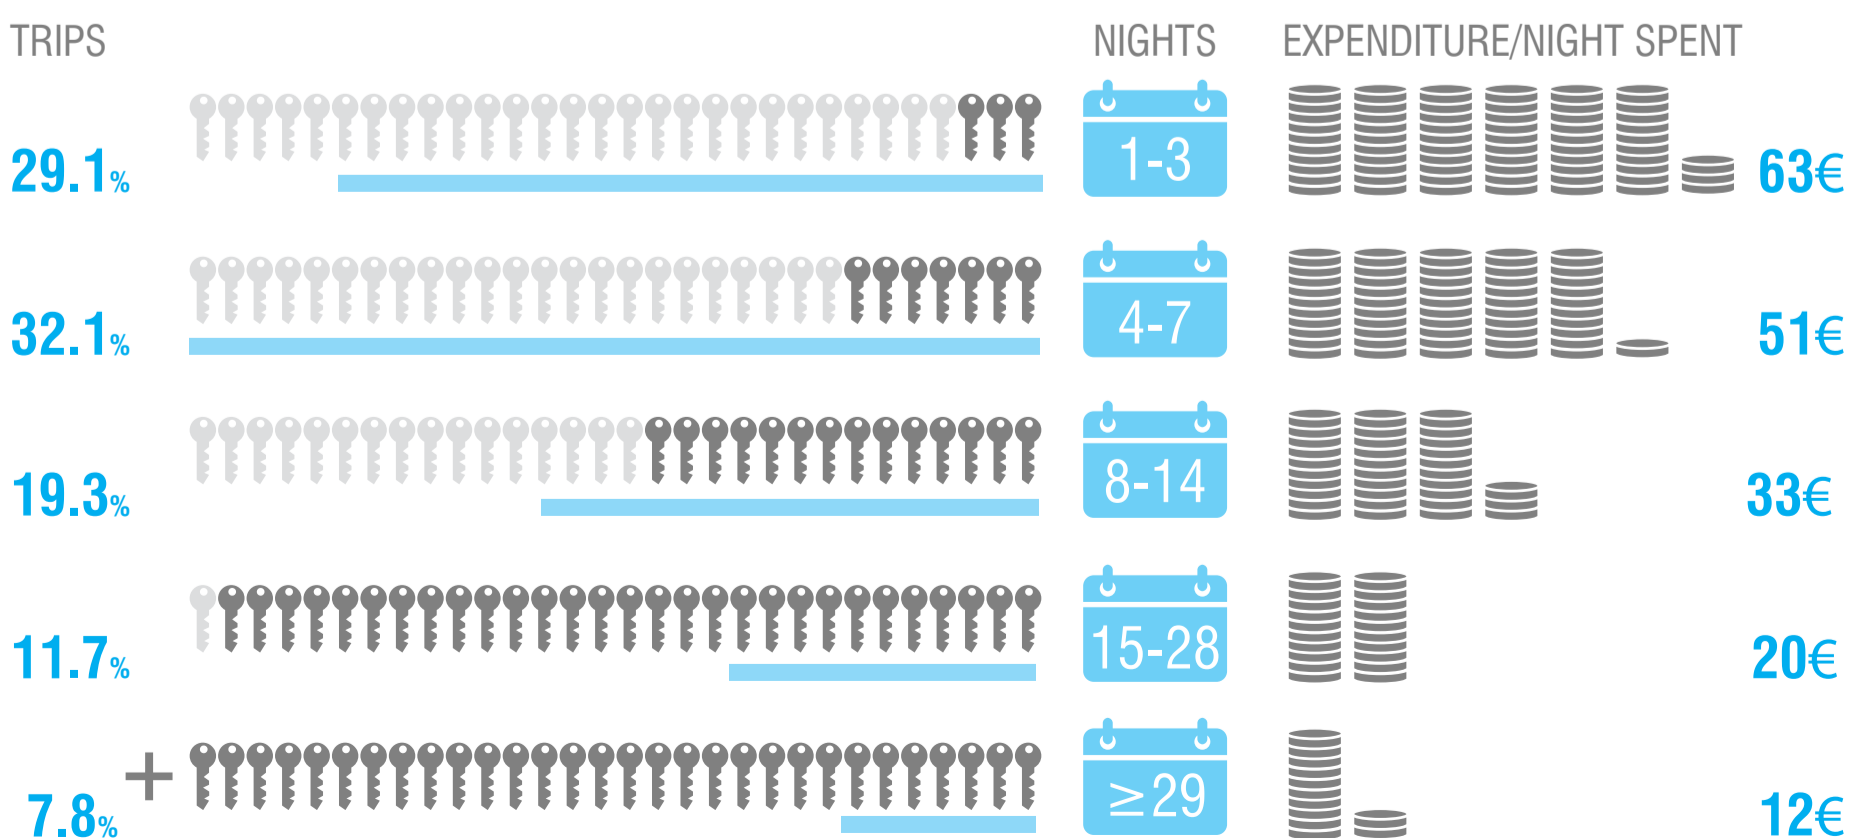

## PERSONAL TRIPS BY DESTINATION (million)

## NIGHTS SPENT

## EXPENDITURE

## Personal domestic trips by duration of the trip and average total expenditure per night spent

Data refer to trips with one or more nights spent and to persons aged 15+.