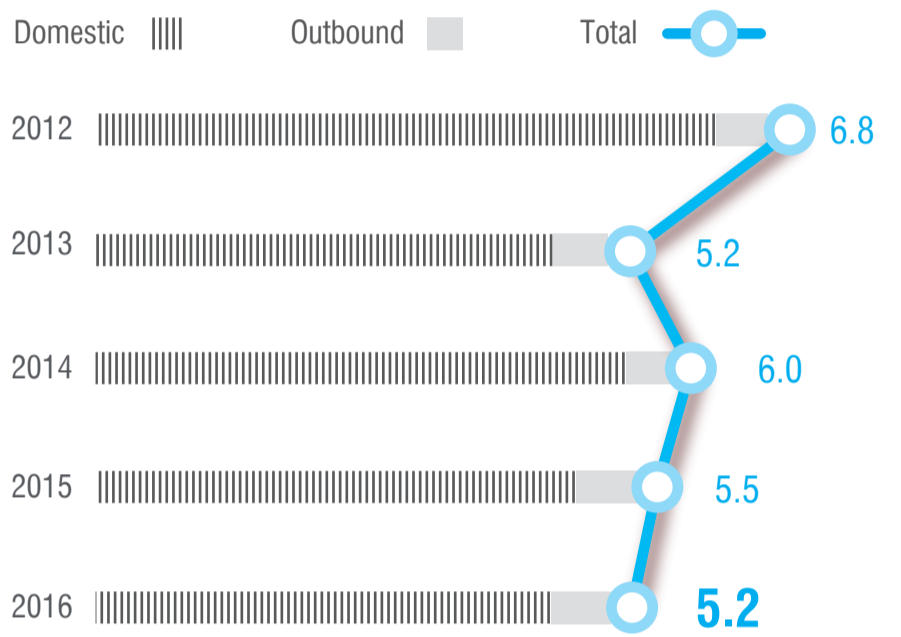

## PERSONS

TRAVELLED FOR PERSONAL REASONS  
(million)

## TRIPS

## PERSONAL TRIPS BY DESTINATION (million)

## Personal domestic trips by duration of the trip and average total expenditure per night spent

Data refer to trips with one or more nights spent and to persons aged 15+.