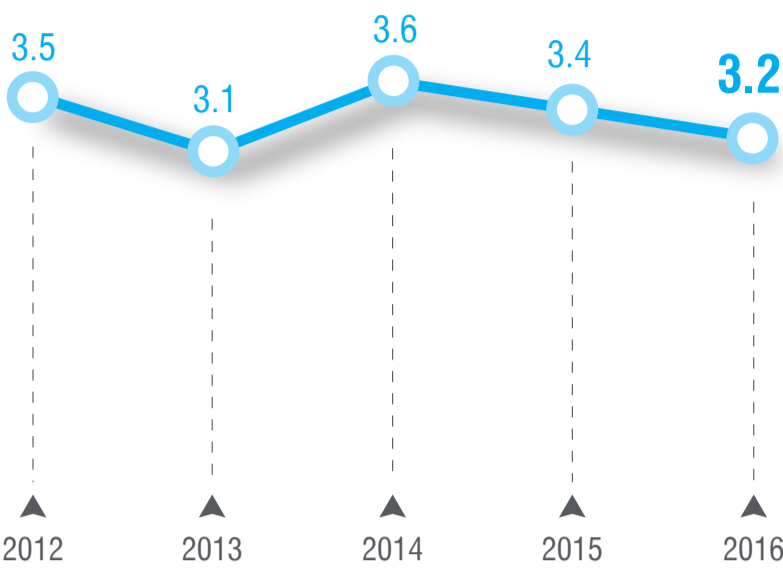

TRIPS

NIGHTS SPENT, EXPENDITURE
2016

PERSONS

TRAVELLED FOR PERSONAL REASONS
(million)