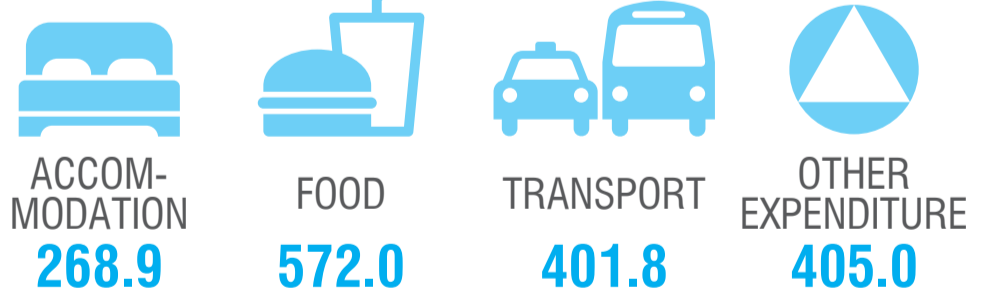

## TRIPS

## PERSONAL TRIPS BY DESTINATION (million)

## NIGHTS SPENT

## Personal domestic trips by duration of the trip and average total expenditure per night spent

Data refer to trips with one or more nights spent and to persons aged 15+.