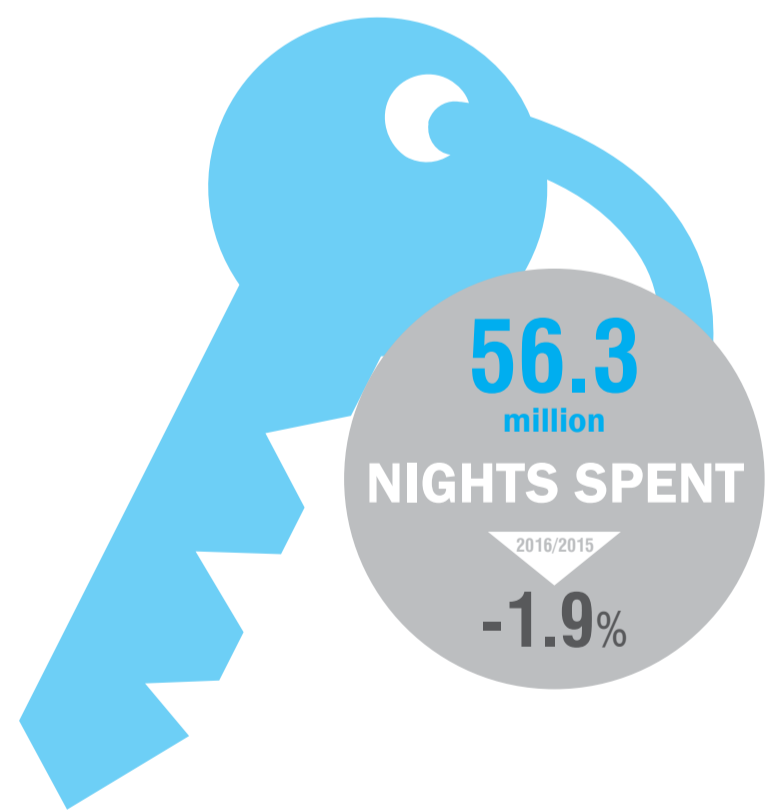

NIGHTS SPENT