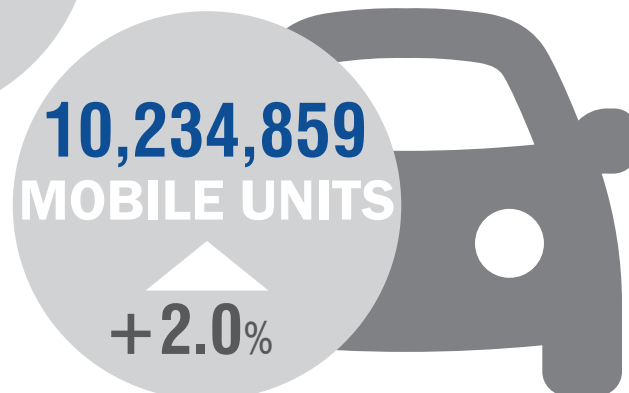

TRAFFIC IN GREEK PORTS

2016

33,329,013
PASSENGERS

-1.7%

143,144.5

thousand tons

GOODS

+5.5%

10,234,859
MOBILE UNITS

+2.0%

thous. tons

31,946.4

DOMESTIC*

thous. tons

111,198.1

INTERNATIONAL**

9,545,837

DOMESTIC*

689,022

INTERNATIONAL**

31,801,778

DOMESTIC*

1,527,235

INTERNATIONAL**