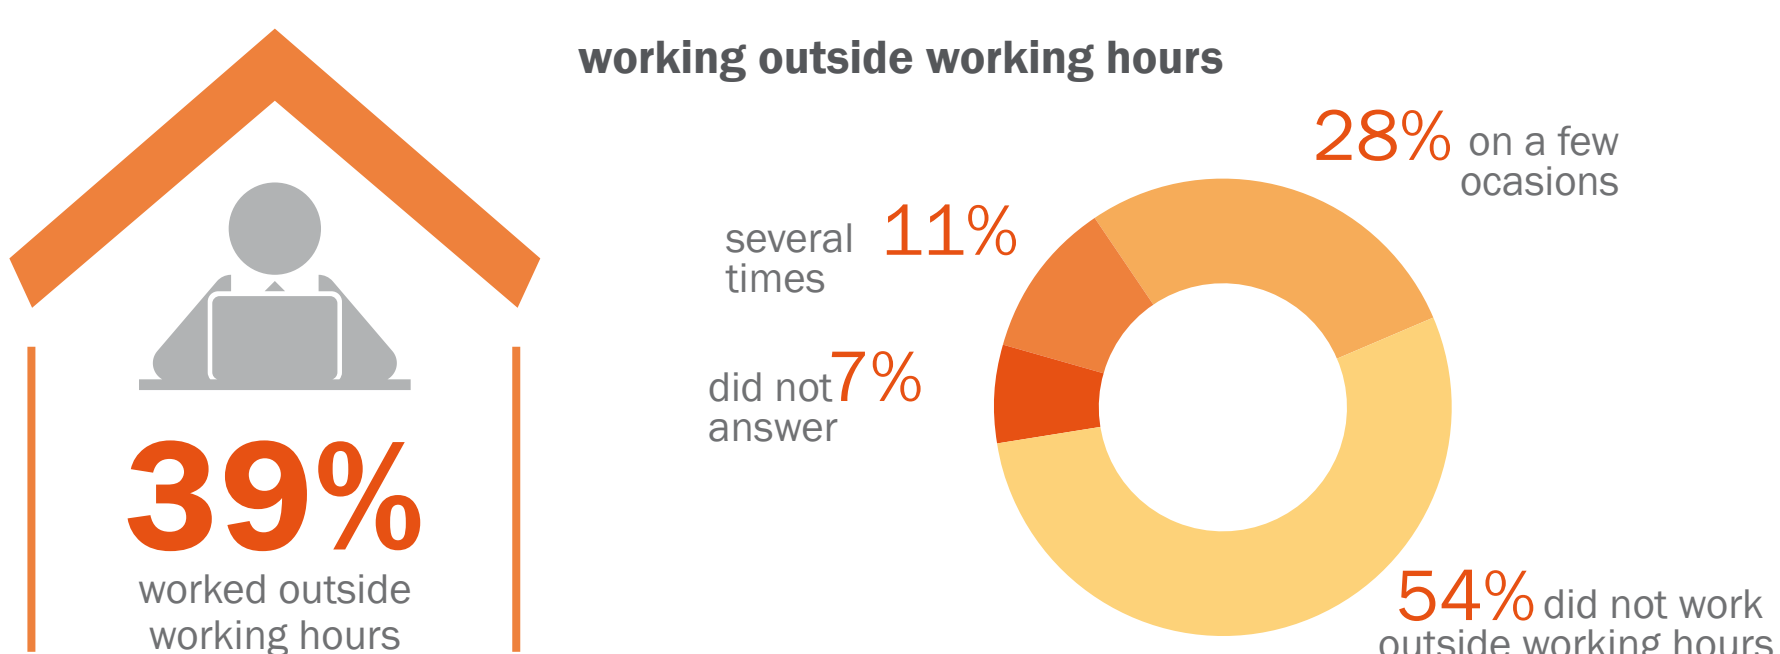

AD HOC SURVEY ON WORK ORGANISATION AND WORKING TIME ARRANGEMENTS 2015

place of work, working time, commuting time, commuting time

flexibility to arrange start and end of working time

working outside working hours

main place of work

method of recording the working hours

commuting time (in minutes)