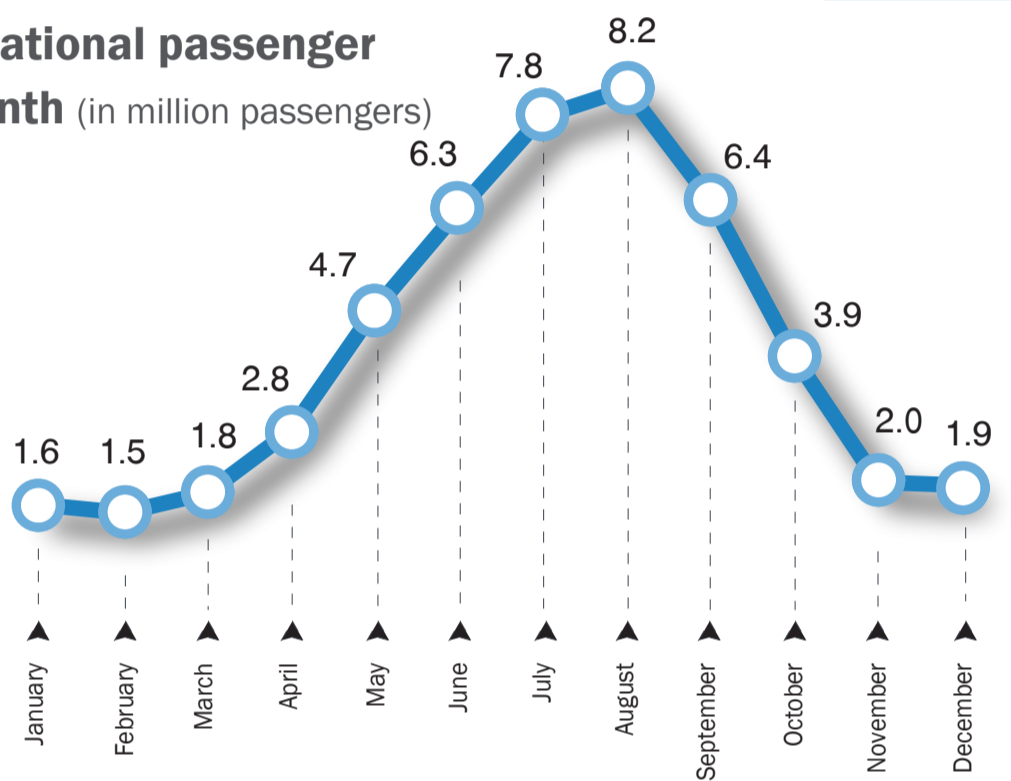

AIRPORT TRAFFIC IN GREECE

2015

444,249

+7.0% domestic and international flights

48,811,600

+9.5% arrivals and departures of passengers

domestic and international passenger traffic by month (in million passengers)

domestic and international passenger traffic (in million passengers)

24.3
+9.4%

arrivals

24.5
+9.5%

departures

number of domestic and international flights in the busiest Greek airports