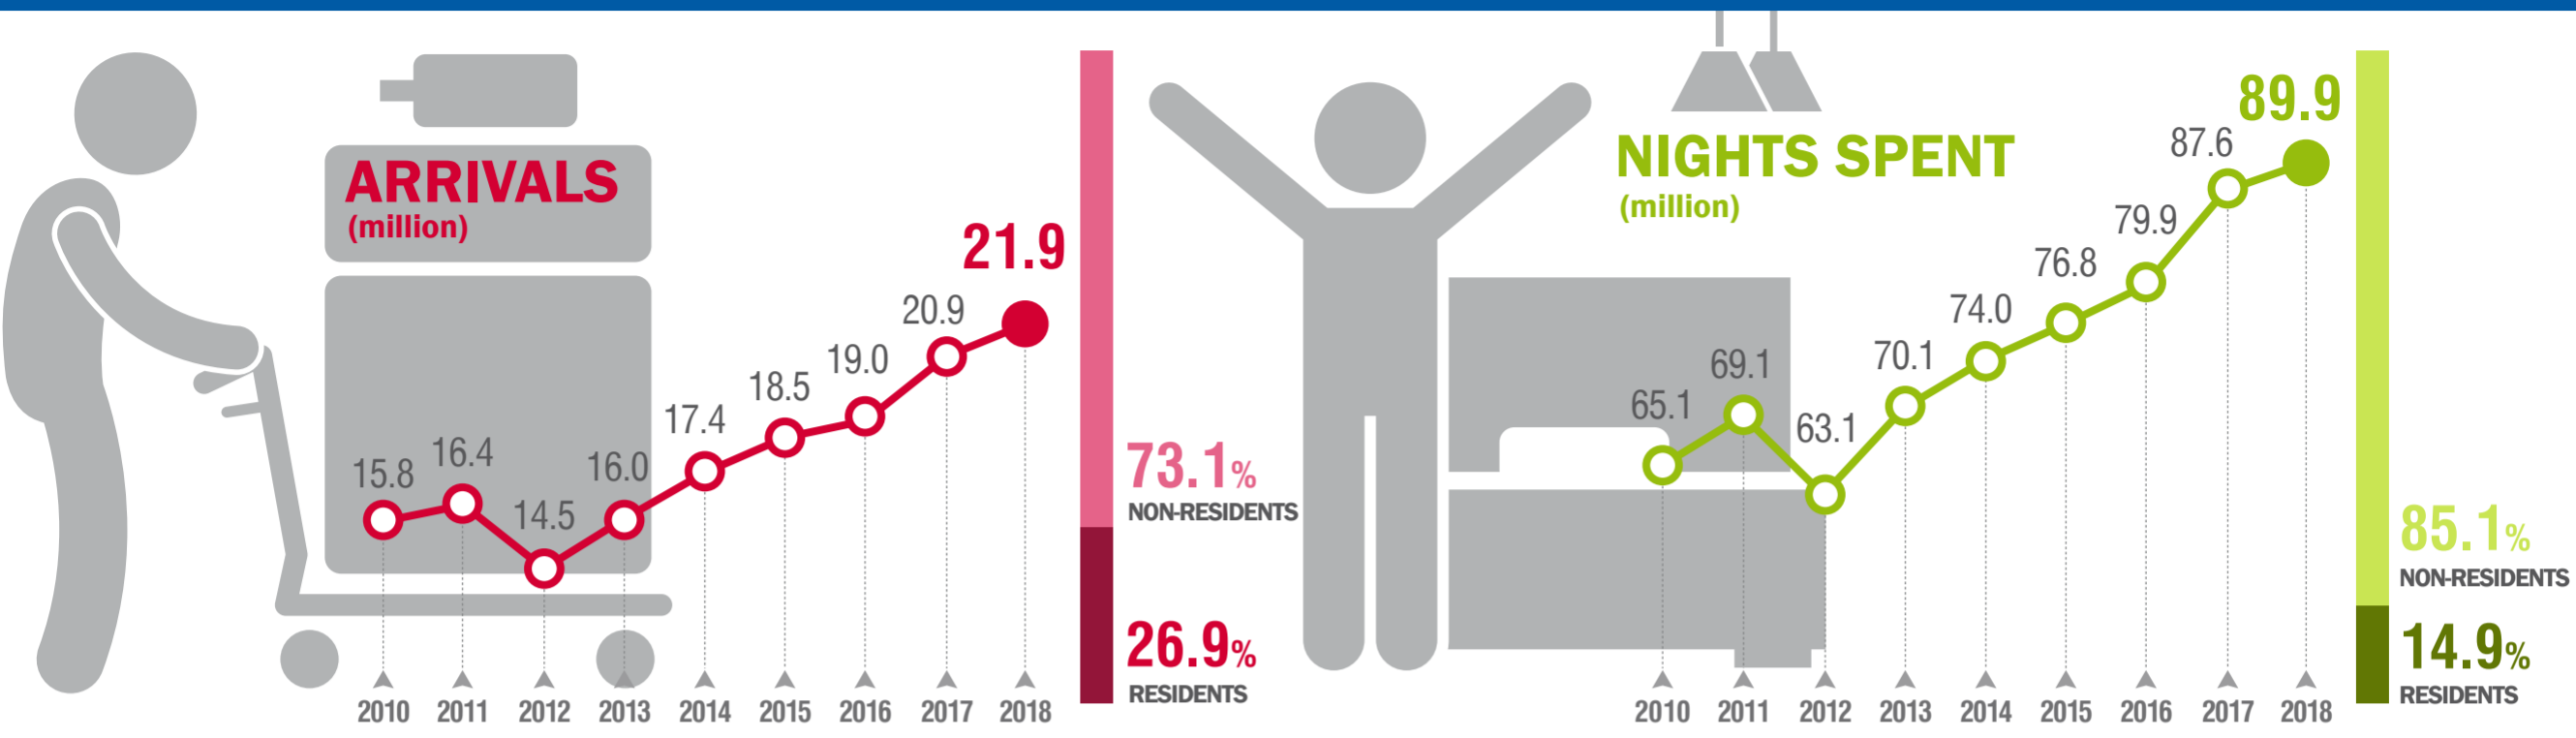

# ARRIVALS AND NIGHTS SPENT, 2018

## IN HOTELS AND SIMILAR ESTABLISHMENTS

#### VOREIA ELLADA

**2,012,896**

ARRIVALS

**8,394,098**

NIGHTS SPENT