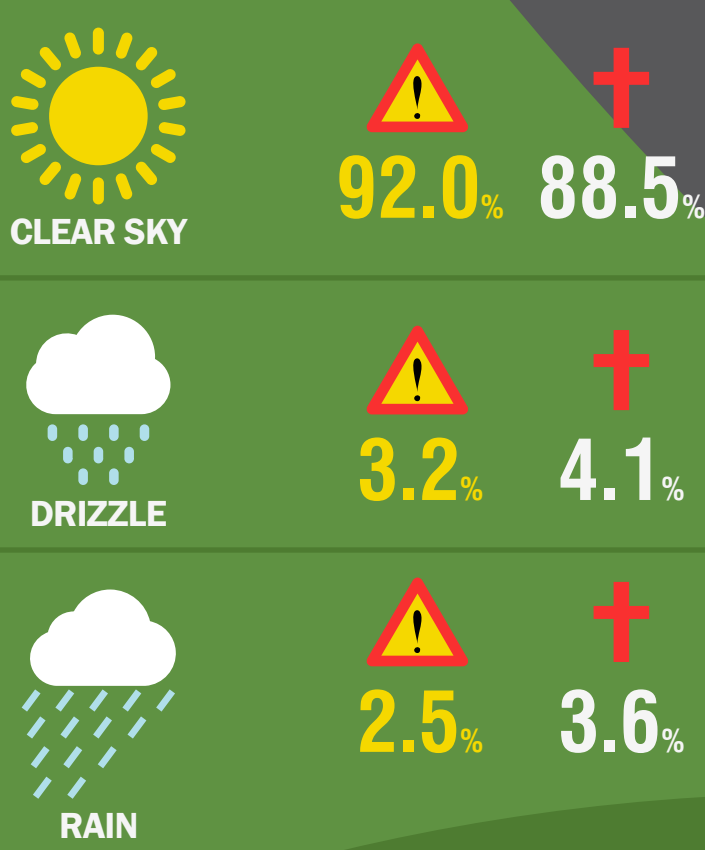

Road accidents, 2016

WEATHER CONDITIONS

THE MOST DANGEROUS HOURS, DAYS, MONTHS